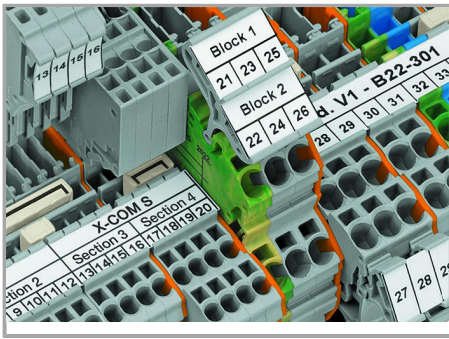

Clear marking via large marking area