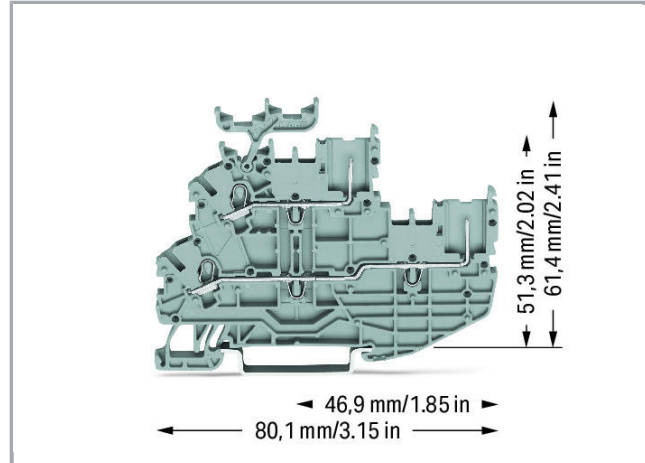

Fișă tehnică | Număr articol: 2020-2231

1-conductor/1-pin double deck receptacle terminal block; Through/through terminal block; L/L; with marker carrier; for DIN-rail 35 x 15 and 35 x 7.5; Push-in CAGE CLAMP®; 1,00 mm²; gray

www.wago.com/2020-2231

RoHS ☒ Compliant

[BOMcheck.net](https://www.bomcheck.net)

Culoare: ■

Date

Electrical data

Ratings per IEC/EN 60664-1

Ratings per	IEC/EN 60947-7-1
Nominal voltage (III/3)	500 V
Rated surge voltage (III/3)	6 kV
Rated current	13,5 A
Legend (ratings)	(III / 3) ≙ Overvoltage category III / Pollution degree 3

Approvals per UL 1059

Rated voltage UL (Use Group B)	300 V
Rated current UL (Use Group B)	15 A
Rated voltage UL (Use Group C)	300 V

Supus modificărilor.

WAGO Kontakttechnik GmbH & Co. KG
/Representative Office Romania
Sos. Pipera-Tunari nr. 1/1
building 1, 2nd floor | 077190 Voluntari, Ilfov
Tel.: +40-(0)31 421 85 68 | Email: info-RO@wago.com

Aveți întrebări despre produsele noastre?
Vă stăm la dispoziție pentru preluarea apelului la +40 (0) 31 421 85 68.