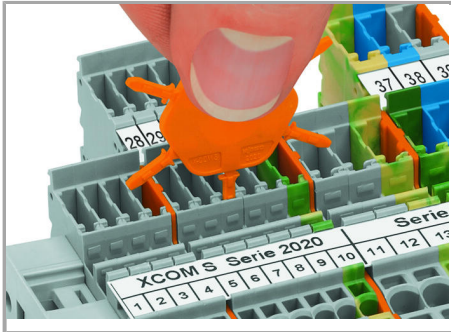

EPLAN Data Portal 2020-2231

URL

Descărcare

WSCAD Universe 2020-2231

URL

Descărcare

Installation Notes

Coding

Insert coding pin into the corresponding slot and twist it off.