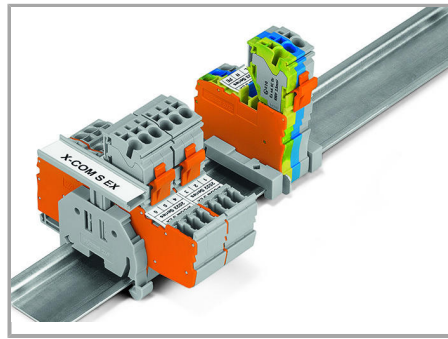

Group marking with height-adjustable group marker carrier (2009 163)

Familie de produse

X-COM S-Mini

Afișare globală produse din familie.

Supus modificărilor.