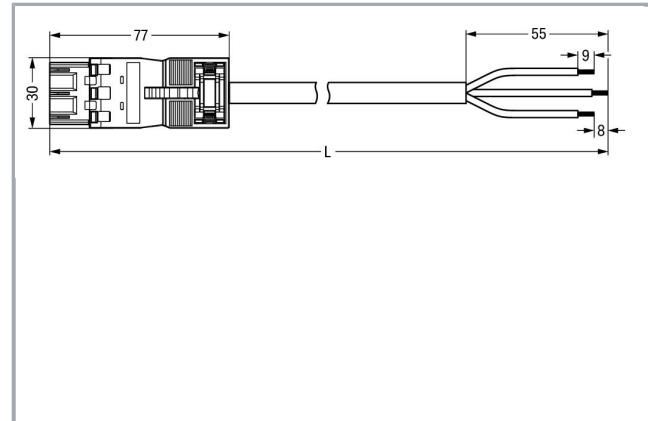

## Fișă tehnică | Număr articol: 771-6993/207-402

pre-assembled connecting cable; Eca; Plug/open-ended; 3-pole; Cod. A;  
H05VV-F 3G 2.5 mm<sup>2</sup>; 4m; 2,50 mm<sup>2</sup>; white

[www.wago.com/771-6993/207-402](http://www.wago.com/771-6993/207-402)

### Descriere articol

- Protected against mismatching and maintenance-free
- Push-in CAGE CLAMP® spring pressure connection technology allows solid conductors to be simply pushed into a unit
- Two-wire connection per pole for loops or bridges
- Additional variable coding is possible