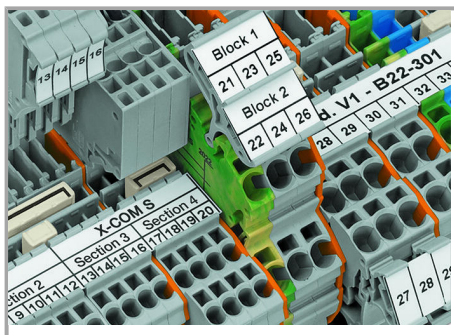

Marking

Clear marking via large marking area