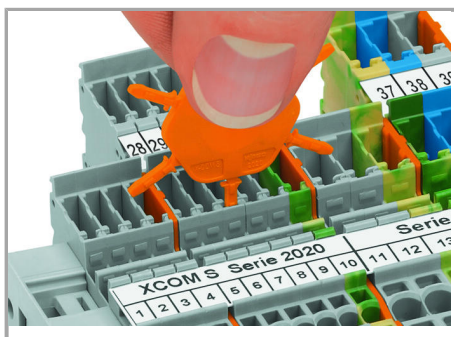

Insert coding pin into the corresponding slot and twist it off.