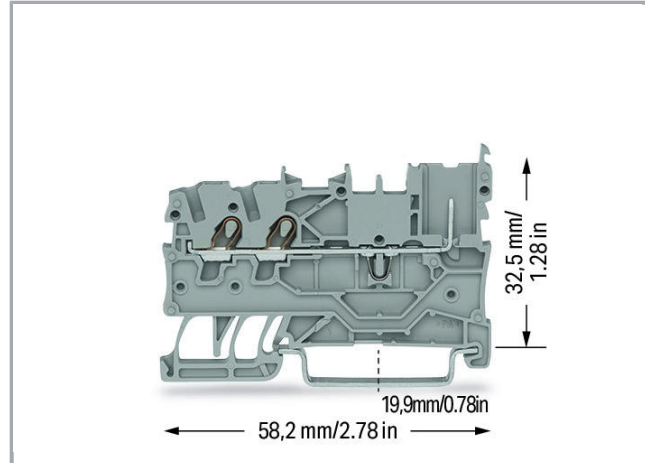

## Fișă tehnică | Număr articol: 2020-1301

2-conductor/1-pin carrier terminal block; for DIN-rail 35 x 15 and 35 x 7.5;  
Push-in CAGE CLAMP®; 1,00 mm²; gray

[www.wago.com/2020-1301](http://www.wago.com/2020-1301)