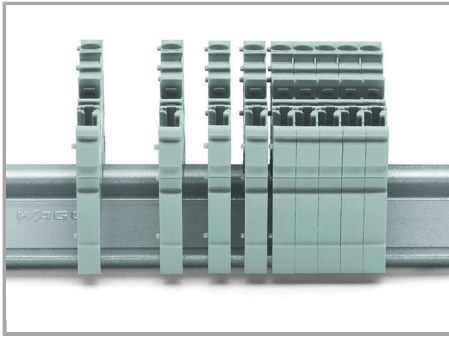

#### Installation

Supus modificărilor.

Snap individual carrier terminal blocks onto the carrier rail and slide together.

Open the assembly by laterally sliding a block via operating tool (3.5 x 0.5 mm blade).