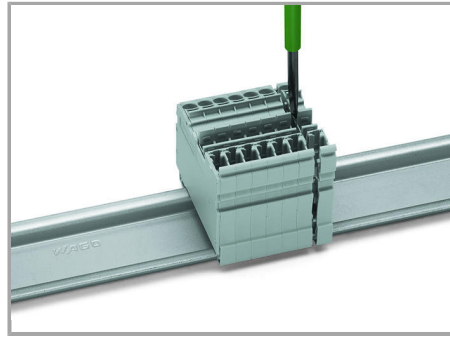

#### Installation

Supus modificărilor.

Snap individual carrier terminal blocks onto the carrier rail and slide together.

Open the assembly by laterally sliding a block via operating tool (3.5 x 0.5 mm blade).