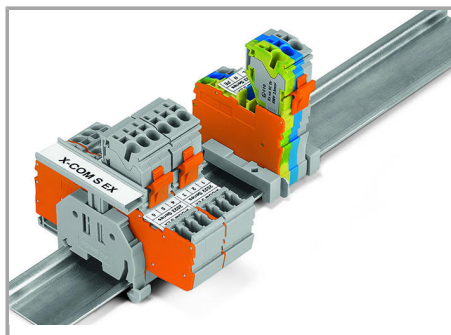

Group marking with height-adjustable group marker carrier (2009 163)