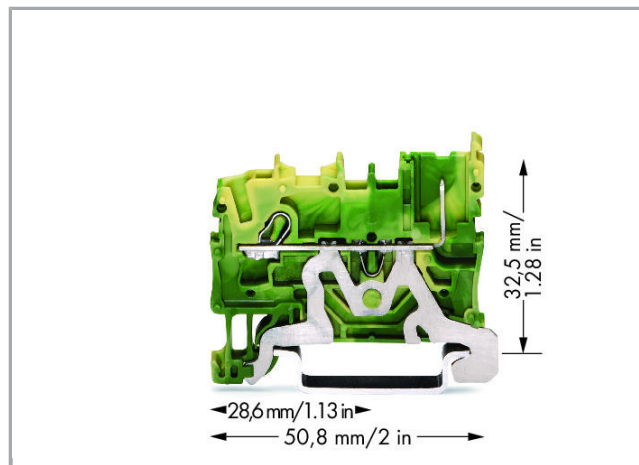

Fișă tehnică | Număr articol: 2022-1207

1-conductor/1-pin ground carrier terminal block; for DIN-rail 35 x 15 and 35 x 7.5; 2.5 mm²; Push-in CAGE CLAMP®; 2,50 mm²; green-yellow

www.wago.com/2022-1207

Supus modificărilor.

Date

Electrical data

Ratings per IEC/EN 60664-1

Ratings per

IEC/EN 60947-7-2

Connection data

Connection technology	Push-in CAGE CLAMP®
Actuation type	Open Tool Slot Push-in
Connectable conductor materials	Copper
Nominal cross-section	2.5 mm ²
Solid conductor	0.25 ... 4 mm ² / 22 ... 12 AWG
Solid conductor; push-in termination	0.75 ... 4 mm ² / 18 ... 12 AWG
Fine-stranded conductor	0.25 ... 4 mm ² / 22 ... 12 AWG
Fine-stranded conductor; with insulated ferrule	1 ... 2.5 mm ² / 18 ... 12 AWG
Fine-stranded conductor; with ferrule; push-in termination	1 ... 2.5 mm ² / 18 ... 12 AWG
Strip length	10 ... 12 mm / 0.39 ... 0.47 inch
Total number of connection points	1
Total number of potentials	1
Number of levels	1