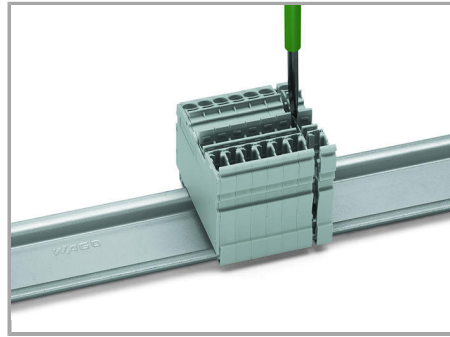

Installation Notes

Installation

Supus modificărilor.

Snap individual carrier terminal blocks onto the carrier rail and slide together.

Open the assembly by laterally sliding a block via operating tool (3.5 x 0.5 mm blade).