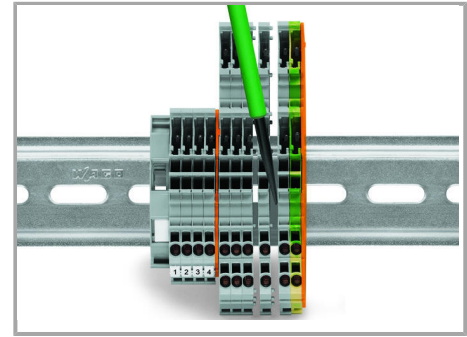

Installation Notes

Installation

Supus modificărilor.

Snap individual carrier terminal blocks onto the carrier rail and slide together.

Open the assembly by laterally sliding a block via operating tool (3.5 x 0.5 mm blade).

Separate terminal block assembly and slide individual terminal blocks laterally using an operating tool.

Inserting a conductor

Push-in CAGE CLAMP® enables solid conductors and fine-stranded conductors with ferrules to be connected by simply pushing them into the unit.