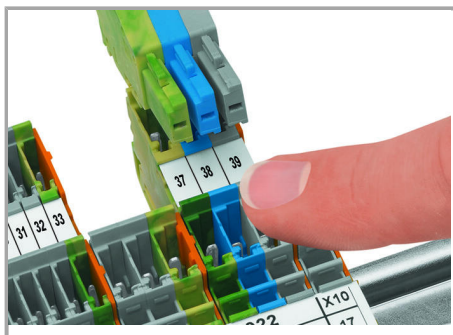

Safety

Carrier terminal blocks and female plugs are touch-proof.

Familie de produse

X-COM S

Afișare globală produse din familie.

Supus modificărilor.