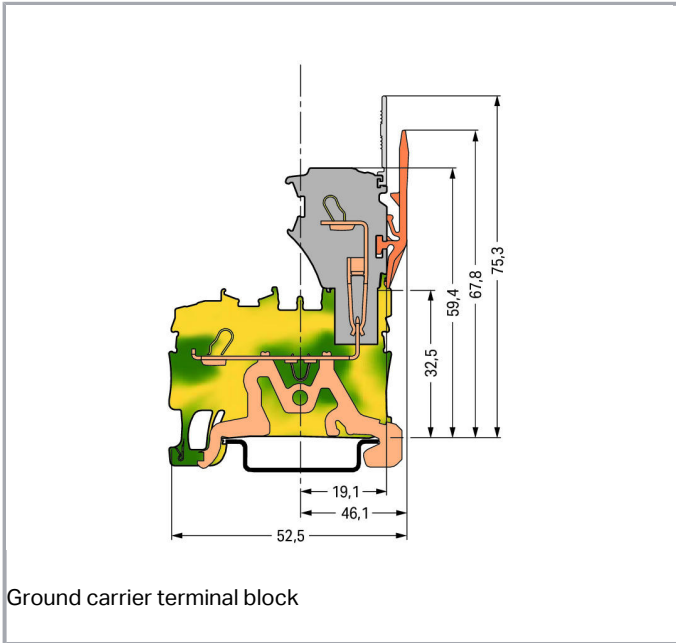

Fișă tehnică | Număr articol: 2022-1207

1-conductor/1-pin ground carrier terminal block; for DIN-rail 35 x 15 and 35 x 7.5; 2.5 mm²; Push-in CAGE CLAMP®; 2,50 mm²; green-yellow

www.wago.com/2022-1207

Supus modificărilor.

Date

Electrical data

Ratings per IEC/EN 60664-1

Ratings per

IEC/EN 60947-7-2

Connection data

Connection technology	Push-in CAGE CLAMP®
Actuation type	Open Tool Slot Push-in
Connectable conductor materials	Copper
Nominal cross-section	2.5 mm ²
Solid conductor	0.25 ... 4 mm ² / 22 ... 12 AWG
Solid conductor; push-in termination	0.75 ... 4 mm ² / 18 ... 12 AWG
Fine-stranded conductor	0.25 ... 4 mm ² / 22 ... 12 AWG
Fine-stranded conductor; with insulated ferrule	1 ... 2.5 mm ² / 18 ... 12 AWG
Fine-stranded conductor; with ferrule; push-in termination	1 ... 2.5 mm ² / 18 ... 12 AWG
Strip length	10 ... 12 mm / 0.39 ... 0.47 inch
Total number of connection points	1
Total number of potentials	1
Number of levels	1