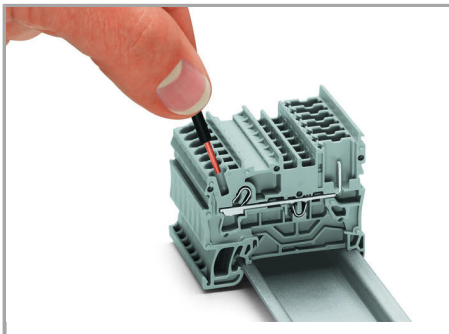

Installation Notes

Installation

Supus modificărilor.

Snap individual carrier terminal blocks onto the carrier rail and slide together.

Open the assembly by laterally sliding a block via operating tool (3.5 x 0.5 mm blade).

Separate terminal block assembly and slide individual terminal blocks laterally using an operating tool.

Inserting a conductor

Push-in CAGE CLAMP® enables solid conductors and fine-stranded conductors with ferrules to be connected by simply pushing them into the unit.