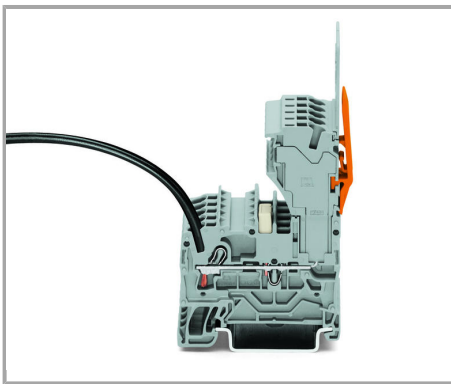

1-conductor female plug

Carrier terminal blocks can be commoned via 2000 Series Push-In Type Jumper Bars and tested via 859-500 Test Pin.

Marking

Supus modificărilor.