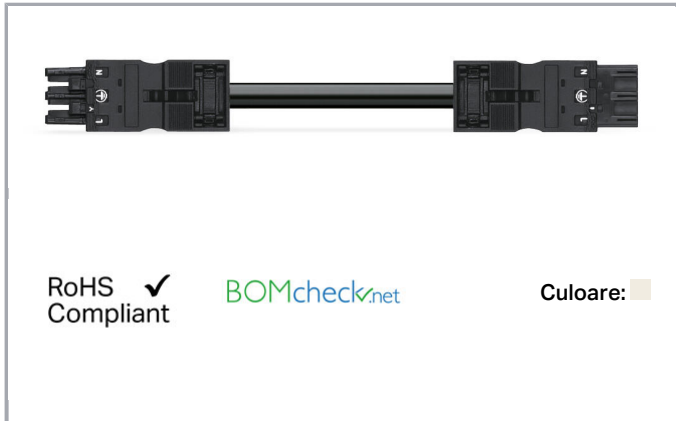

## Fișă tehnică | Număr articol: 771-6993/017-302

pre-assembled interconnecting cable; Eca; Socket/plug; 3-pole; Cod. A;  
H05Z1Z1-F 3G 2.5 mm<sup>2</sup>; 3 m; 2,50 mm<sup>2</sup>; white

[www.wago.com/771-6993/017-302](http://www.wago.com/771-6993/017-302)

### Descriere articol

- Protected against mismatching and maintenance-free
- Push-in CAGE CLAMP® spring pressure connection technology allows solid conductors to be simply pushed into a unit
- Two-wire connection per pole for loops or bridges
- Additional variable coding is possible