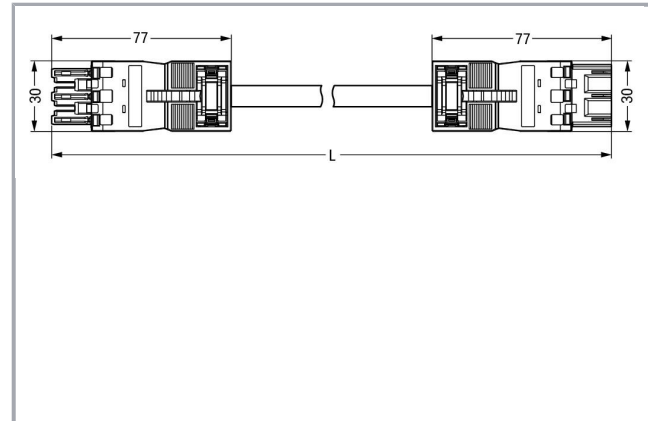

## Fișă tehnică | Număr articol: 771-6993/017-302

pre-assembled interconnecting cable; Eca; Socket/plug; 3-pole; Cod. A;  
H05Z1Z1-F 3G 2.5 mm<sup>2</sup>; 3 m; 2,50 mm<sup>2</sup>; white

[www.wago.com/771-6993/017-302](http://www.wago.com/771-6993/017-302)

### Descriere articol

- Protected against mismatching and maintenance-free
- Push-in CAGE CLAMP® spring pressure connection technology allows solid conductors to be simply pushed into a unit
- Two-wire connection per pole for loops or bridges
- Additional variable coding is possible