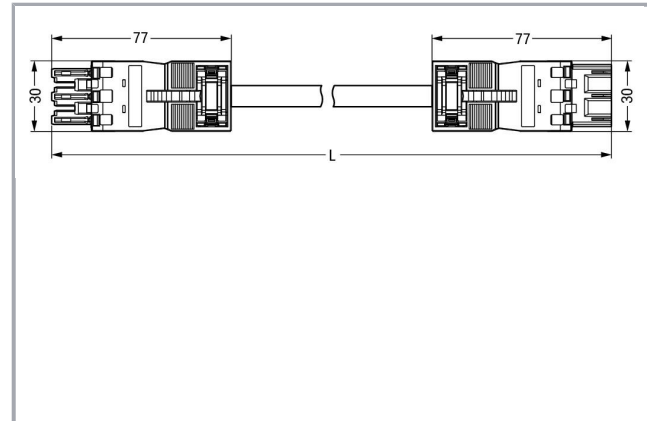

## Fișă tehnică | Număr articol: 771-6993/016-702

pre-assembled interconnecting cable; Eca; Socket/plug; 3-pole; Cod. A;  
H05Z1Z1-F 3G 1.5 mm<sup>2</sup>; 7 m; 1,50 mm<sup>2</sup>; white

[www.wago.com/771-6993/016-702](http://www.wago.com/771-6993/016-702)

### Descriere articol

- Protected against mismatching and maintenance-free
- Push-in CAGE CLAMP® spring pressure connection technology allows solid conductors to be simply pushed into a unit
- Two-wire connection per pole for loops or bridges
- Additional variable coding is possible