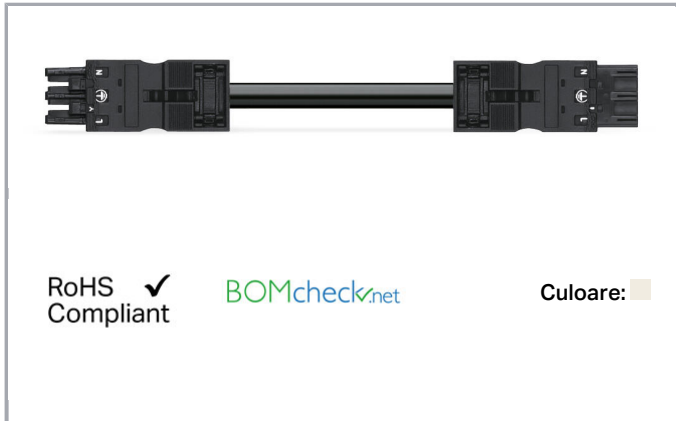

## Fișă tehnică | Număr articol: 771-6993/016-702

pre-assembled interconnecting cable; Eca; Socket/plug; 3-pole; Cod. A;  
H05Z1Z1-F 3G 1.5 mm<sup>2</sup>; 7 m; 1,50 mm<sup>2</sup>; white

[www.wago.com/771-6993/016-702](http://www.wago.com/771-6993/016-702)

### Descriere articol

- Protected against mismatching and maintenance-free
- Push-in CAGE CLAMP® spring pressure connection technology allows solid conductors to be simply pushed into a unit
- Two-wire connection per pole for loops or bridges
- Additional variable coding is possible