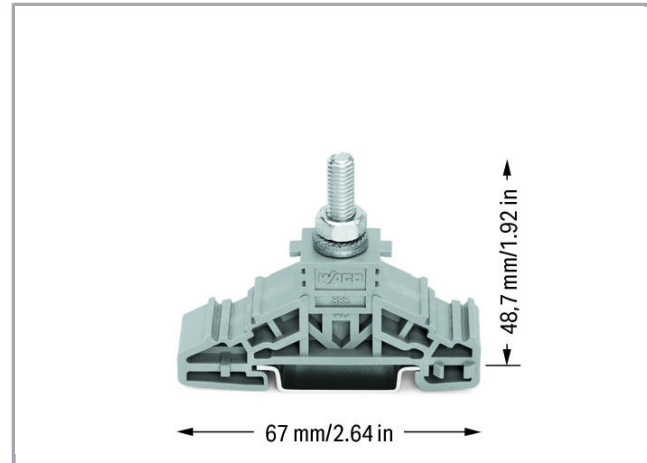

Fișă tehnică | Număr articol: 885-106

Stud terminal block; lateral marker slots; for DIN-rail 35 x 15 and 35 x 7.5; 1 stud, M6; 35,00 mm²; gray

www.wago.com/885-106

Date

Electrical data

Ratings per IEC/EN 60664-1

Geometrical Data

Width	17,8 mm / 0.701 inch
Height from upper-edge of DIN-rail	48,7 mm / 1.917 inch
Depth	67 mm / 2.638 inch

Mechanical data

Tightening torque	3 ... 6 Nm
Mounting type	DIN-35 rail
Marking level	Side marking