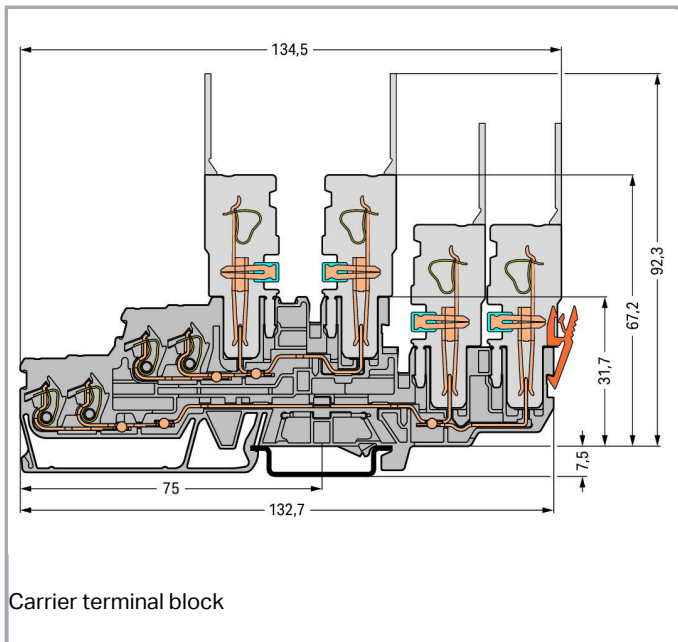

Fișă tehnică | Număr articol: 870-131

2-conductor/2-pin, double-deck carrier terminal block; Through/through terminal block; L/L; for DIN-rail 35 x 15 and 35 x 7.5; 2.5 mm²; CAGE CLAMP®; 2,50 mm²; gray

www.wago.com/870-131

Descriere articol

Safety information 1:

Max. insulation diameter: 4.4 mm

Safety information 2:

2-conductor female plugs cannot be used.

Supus modificărilor.

WAGO Kontakttechnik GmbH & Co. KG
/Representative Office Romania
Sos. Pipera-Tunari nr. 1/1
building 1, 2nd floor | 077190 Voluntari, Ilfov
Tel.: +40-(0)31 421 85 68 | Email: info-RO@wago.com

Aveți întrebări despre produsele noastre?

Vă stăm la dispoziție pentru preluarea apelului la +40 (0) 31 421 85 68.