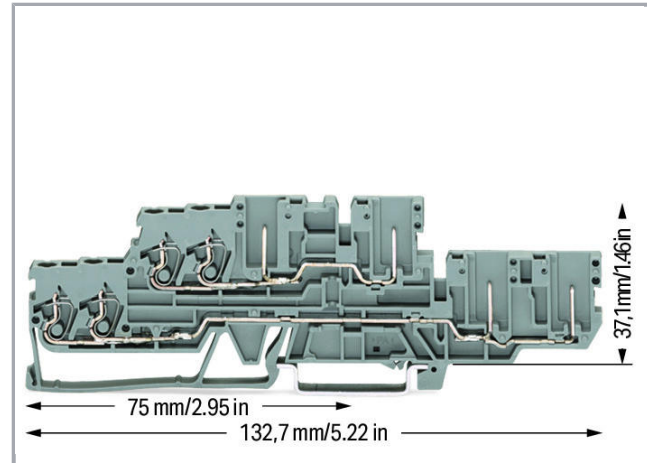

Fișă tehnică | Număr articol: 870-131

2-conductor/2-pin, double-deck carrier terminal block; Through/through terminal block; L/L; for DIN-rail 35 x 15 and 35 x 7.5; 2.5 mm²; CAGE CLAMP®; 2,50 mm²; gray

www.wago.com/870-131

Descriere articol

Safety information 1:

Max. insulation diameter: 4.4 mm

Safety information 2:

2-conductor female plugs cannot be used.

Supus modificărilor.

WAGO Kontakttechnik GmbH & Co. KG
/Representative Office Romania
Sos. Pipera-Tunari nr. 1/1
building 1, 2nd floor | 077190 Voluntari, Ilfov
Tel.: +40-(0)31 421 85 68 | Email: info-RO@wago.com

Geometrical Data

Width	5 mm / 0.197 inch
Height from upper-edge of DIN-rail	37.1 mm / 1.461 inch
Depth	132.7 mm / 5.224 inch

Mechanical data

Design	horizontal
Mounting type	DIN-35 rail
Potential marking	L/L
Marking level	Side marking