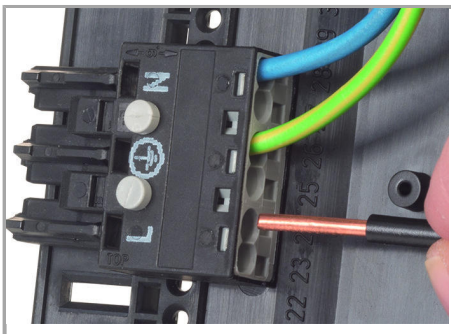

### Application

Supus modificărilor.

The set includes: 1 bottom, 1 lid, 2 sidewalls and 16 mounting pins.

Remove unrequired areas from the sidewalls.

Unassigned slots and spaces are closed by inserting a sidewall.

Using mounting pins to secure WINSTA<sup>®</sup> MIDI and WINSTA<sup>®</sup> MIDI special connectors in a distribution box.

Adapter for WINSTA<sup>®</sup> MINI and WINSTA<sup>®</sup> MINI special connectors