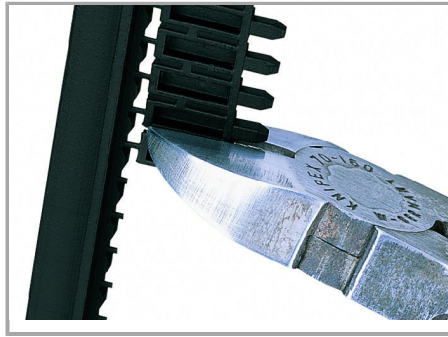

### Installation

Securing the mounting plate with WINSTA<sup>®</sup>  
Distribution Box to the wall (e.g., via stud gun).

### Application

Supus modificărilor.

The set includes: 1 bottom, 1 lid, 2 sidewalls and 16 mounting pins.

Remove unrequired areas from the sidewalls.

Unassigned slots and spaces are closed by inserting a sidewall.