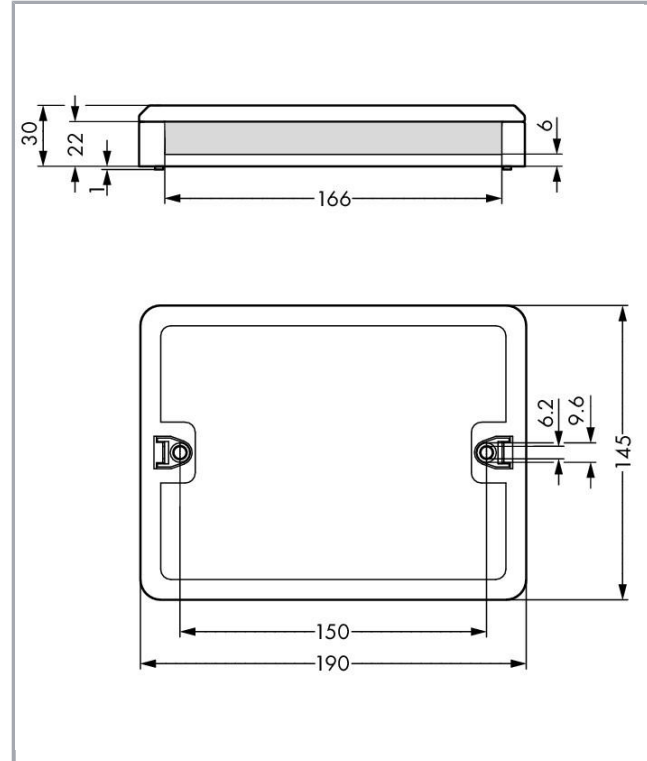

Fișă tehnică | Număr articol: 899-631  
Distribution box; for self-assembly; black

[www.wago.com/899-631](http://www.wago.com/899-631)

**Geometrical Data**

Width	190 mm / 7.48 inch
Height	30 mm / 1.181 inch
Depth	145 mm / 5.709 inch

**Mechanical data**

Mounting type	Wall, screw mount Installation on mounting plate
Protection type	IP20
Note on protection type	Only when mated (these compact connectors are not designed for use in open, easily accessible areas).