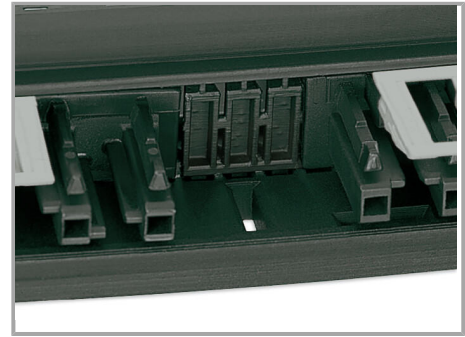

### Application

Supus modificărilor.

The set includes: 1 bottom, 1 lid, 2 sidewalls and 16 mounting pins.

Remove unrequired areas from the sidewalls.

Unassigned slots and spaces are closed by inserting a sidewall.

Using mounting pins to secure WINSTA<sup>®</sup> MIDI and WINSTA<sup>®</sup> MIDI special connectors in a distribution box.

Adapter for WINSTA<sup>®</sup> MINI and WINSTA<sup>®</sup> MINI special connectors