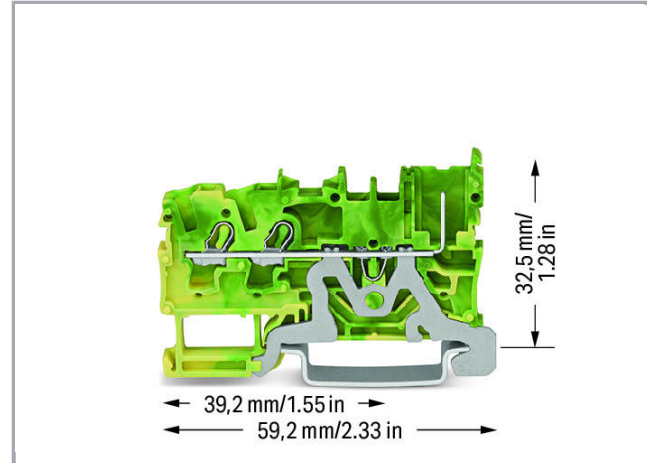

Fișă tehnică | Număr articol: 2022-1307

2-conductor/1-pin ground carrier terminal block; for DIN-rail 35 x 15 and 35 x 7.5; 2.5 mm²; Push-in CAGE CLAMP®; 2,50 mm²; green-yellow

www.wago.com/2022-1307

RoHS Compliant

Connection technology	Push-in CAGE CLAMP®
Number of connection points (connection type)	2
Actuation type	Open Tool Slot Push-in
Connectable conductor materials	Copper
Nominal cross-section	2.5 mm ²
Solid conductor	0.25 ... 4 mm ² / 22 ... 12 AWG
Solid conductor; push-in termination	0.75 ... 4 mm ² / 18 ... 12 AWG