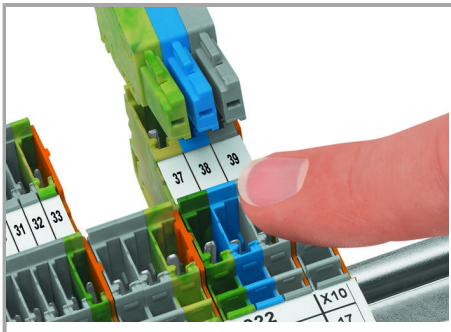

Marking

Clear marking via large marking area

Group marking with height-adjustable group marker carrier (2009 163)

Safety

Carrier terminal blocks and female plugs are touch-proof.

Familie de produse

Supus modificărilor.