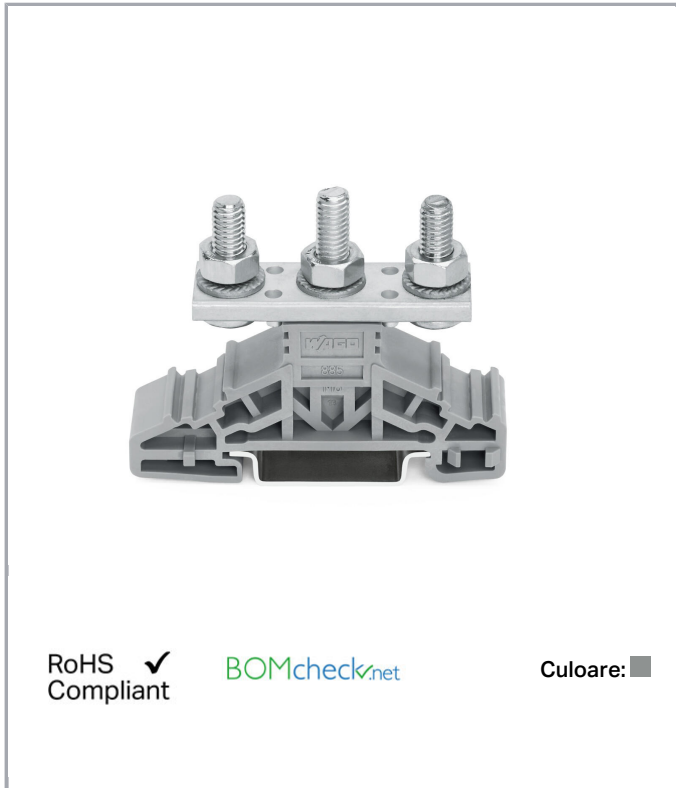

Fișă tehnică | Număr articol: 885-306

Stud terminal block; lateral marker slots; for DIN-rail 35 x 15 and 35 x 7.5; 3 studs, M6; 35,00 mm²; gray

www.wago.com/885-306

RoHS Compliant

[BOMcheck.net](https://www.bomcheck.net)