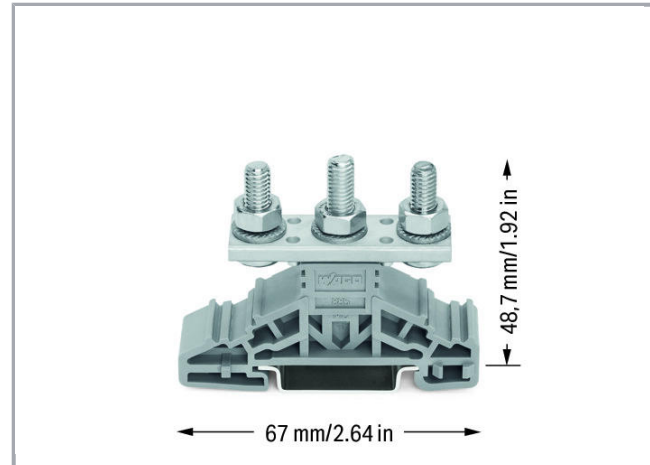

Fișă tehnică | Număr articol: 885-306

Stud terminal block; lateral marker slots; for DIN-rail 35 x 15 and 35 x 7.5; 3 studs, M6; 35,00 mm²; gray

www.wago.com/885-306

RoHS Compliant

[BOMcheck.net](https://www.bomcheck.net)

Geometrical Data

Width	17,8 mm / 0.701 inch
Height from upper-edge of DIN-rail	48,7 mm / 1.917 inch
Depth	67 mm / 2.638 inch

Mechanical data

Tightening torque	3 ... 6 Nm
Mounting type	DIN-35 rail
Marking level	Side marking