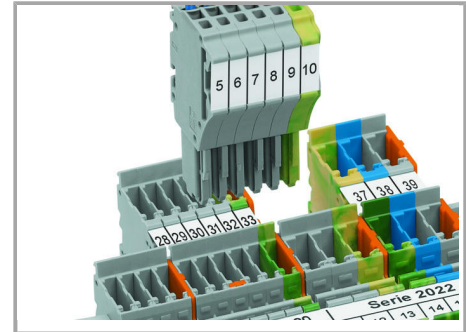

[Descărcare](#)

WSCAD Universe 2020-2201

[URL](#)

[Descărcare](#)

Installation Notes

Coding

Insert coding pin into the corresponding slot and twist it off.

Coding a female plug: remove coding finger using a suitable tool.