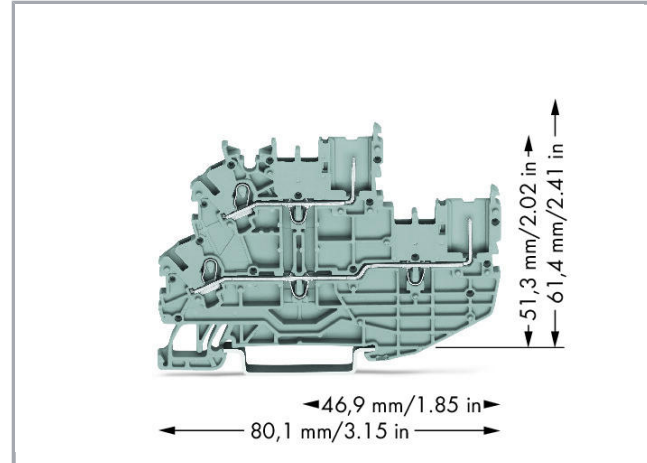

Fișă tehnică | Număr articol: 2020-2201

1-conductor/1-pin double deck receptacle terminal block; Through/through terminal block; L/L; without marker carrier; for DIN-rail 35 x 15 and 35 x 7.5; Push-in CAGE CLAMP®; 1,00 mm²; gray

www.wago.com/2020-2201

RoHS ☒ Compliant

[BOMcheck.net](https://www.bomcheck.net)

Culoare: ■

Date

Electrical data

Ratings per IEC/EN 60664-1

Ratings per	IEC/EN 60947-7-1
Nominal voltage (III/3)	500 V
Rated surge voltage (III/3)	6 kV
Rated current	13,5 A
Legend (ratings)	(III / 3) ≙ Overvoltage category III / Pollution degree 3

Approvals per UL 1059

Rated voltage UL (Use Group B)	300 V
Rated current UL (Use Group B)	15 A
Rated voltage UL (Use Group C)	300 V
Rated current UL (Use Group C)	15 A

Supus modificărilor.

WAGO Kontakttechnik GmbH & Co. KG
/Representative Office Romania
Sos. Pipera-Tunari nr. 1/1
building 1, 2nd floor | 077190 Voluntari, Ilfov
Tel.: +40-(0)31 421 85 68 | Email: info-RO@wago.com

Aveți întrebări despre produsele noastre?
Vă stăm la dispoziție pentru preluarea apelului la +40 (0) 31 421 85 68.