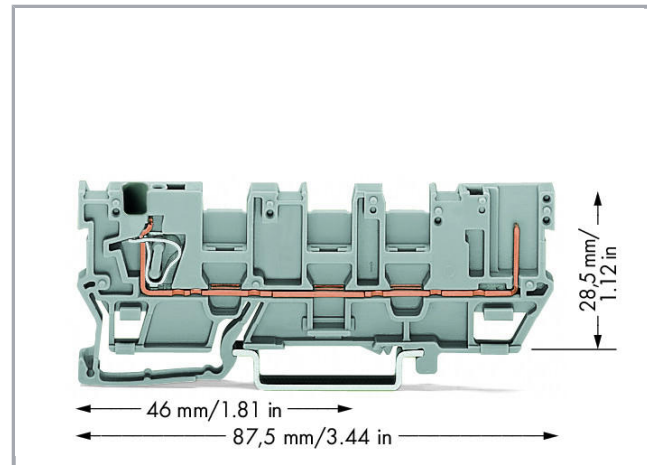

Fișă tehnică | Număr articol: 769-214

1-conductor/1-pin carrier terminal block; with 3 jumper positions; for DIN-rail 35 x 15 and 35 x 7.5; 4 mm²; CAGE CLAMP®; 4,00 mm²; gray

www.wago.com/769-214

Date

Supus modificărilor.