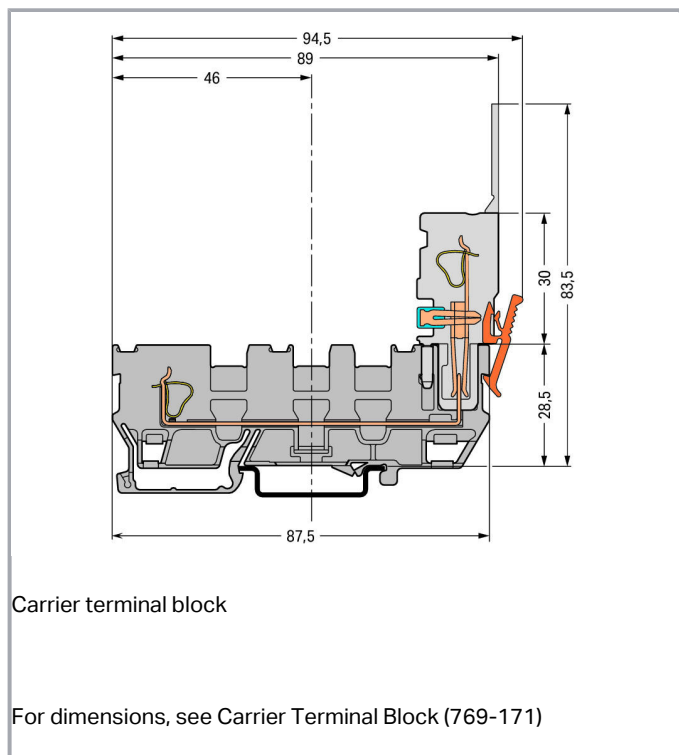

Fișă tehnică | Număr articol: 769-214

1-conductor/1-pin carrier terminal block; with 3 jumper positions; for DIN-rail 35 x 15 and 35 x 7.5; 4 mm²; CAGE CLAMP®; 4,00 mm²; gray

www.wago.com/769-214

Date

Supus modificărilor.