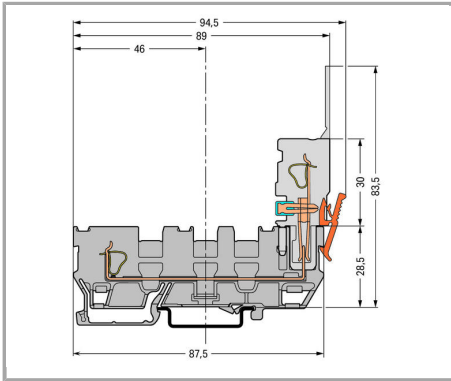

Carrier terminal block