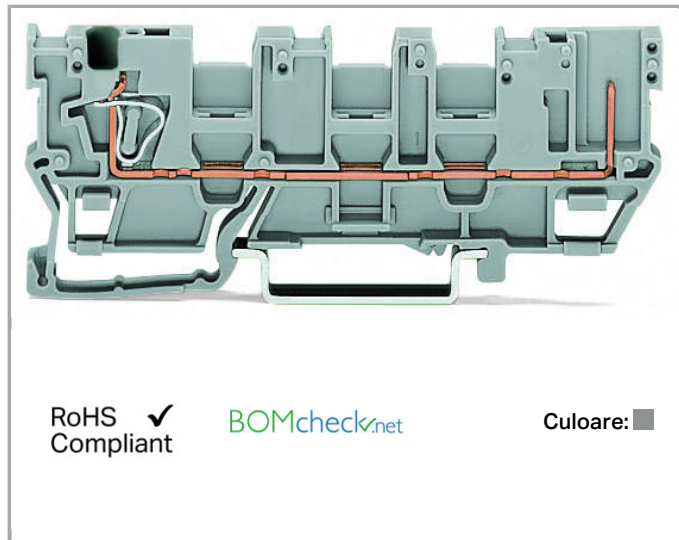

Fișă tehnică | Număr articol: 769-214

1-conductor/1-pin carrier terminal block; with 3 jumper positions; for DIN-rail 35 x 15 and 35 x 7.5; 4 mm²; CAGE CLAMP®; 4,00 mm²; gray

www.wago.com/769-214

Date

Supus modificărilor.