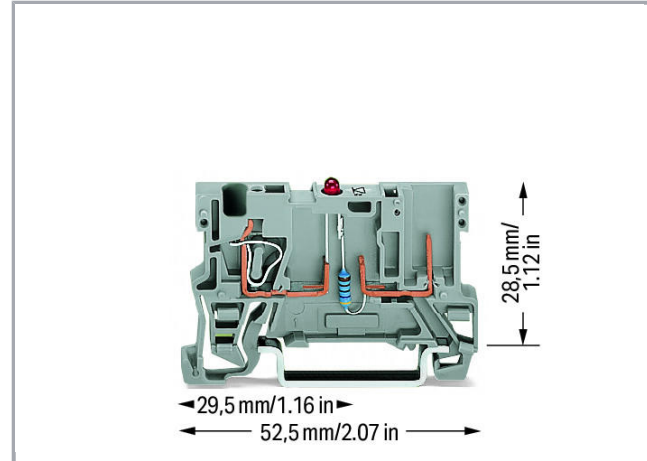

Fișă tehnică | Număr articol: 769-239/281-413

1-conductor/1-pin component carrier terminal block; LED (red); 24 VDC; for DIN-rail 35 x 15 and 35 x 7.5; 4 mm²; CAGE CLAMP®; 4,00 mm²; gray

www.wago.com/769-239/281-413