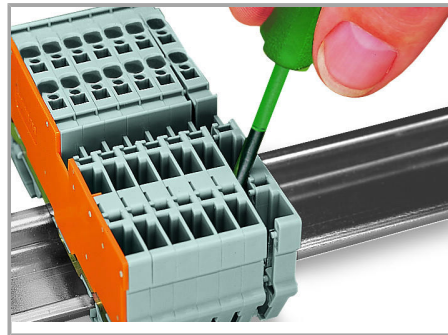

Open the assembly by laterally sliding a block via operating tool and remove terminal block via release lever.

Conductor termination

Supus modificărilor.

WAGO Kontakttechnik GmbH & Co. KG
/Representative Office Romania
Sos. Pipera-Tunari nr. 1/1
building 1, 2nd floor | 077190 Voluntari, Ilfov
Tel.: +40-(0)31 421 85 68 | Email: info-RO@wago.com

Aveți întrebări despre produsele noastre?
Vă stăm la dispoziție pentru preluarea apelului la +40 (0) 31 421 85 68.