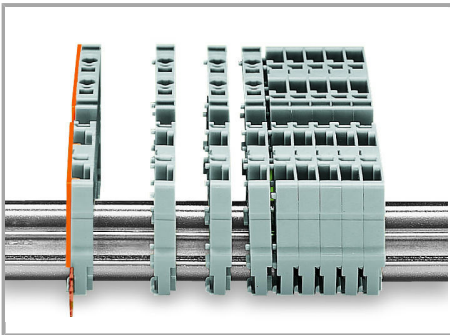

Nr. articol: 769-307
End and intermediate plate; 1.1 mm thick; gray

www.wago.com/769-307

Nr. articol: 769-308
End and intermediate plate; 1.1 mm thick; orange

www.wago.com/769-308

Descărcări Documentation

Additional Information

Technical explanations	Apr 3, 2019	pdf 2,1 MB	Descărcare

CAD/CAE-Data

CAD data

2D/3D Models 769-239/281-413	URL	Descărcare

CAE data

EPLAN Data Portal 769-239/281-413	URL	Descărcare

WSCAD Universe 769-239/281-413	URL	Descărcare

Installation Notes

Installation

Snap individual carrier terminal blocks onto the carrier rail and slide together.