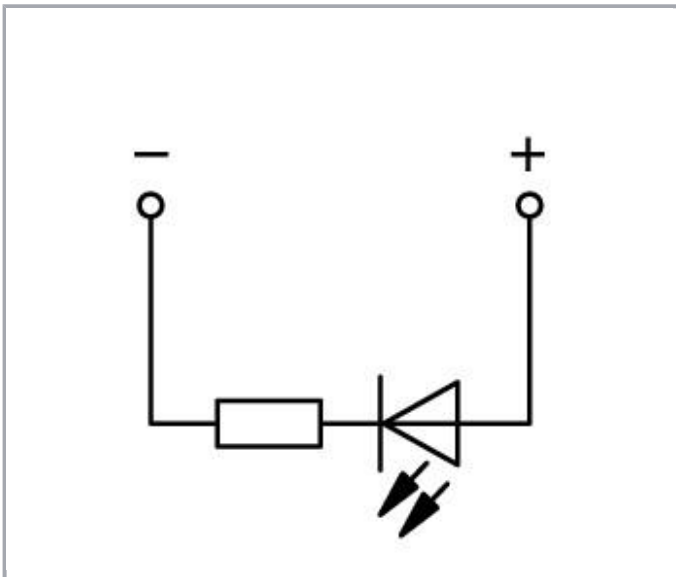

Fișă tehnică | Număr articol: 769-239/281-413

1-conductor/1-pin component carrier terminal block; LED (red); 24 VDC; for DIN-rail 35 x 15 and 35 x 7.5; 4 mm²; CAGE CLAMP®; 4,00 mm²; gray

www.wago.com/769-239/281-413