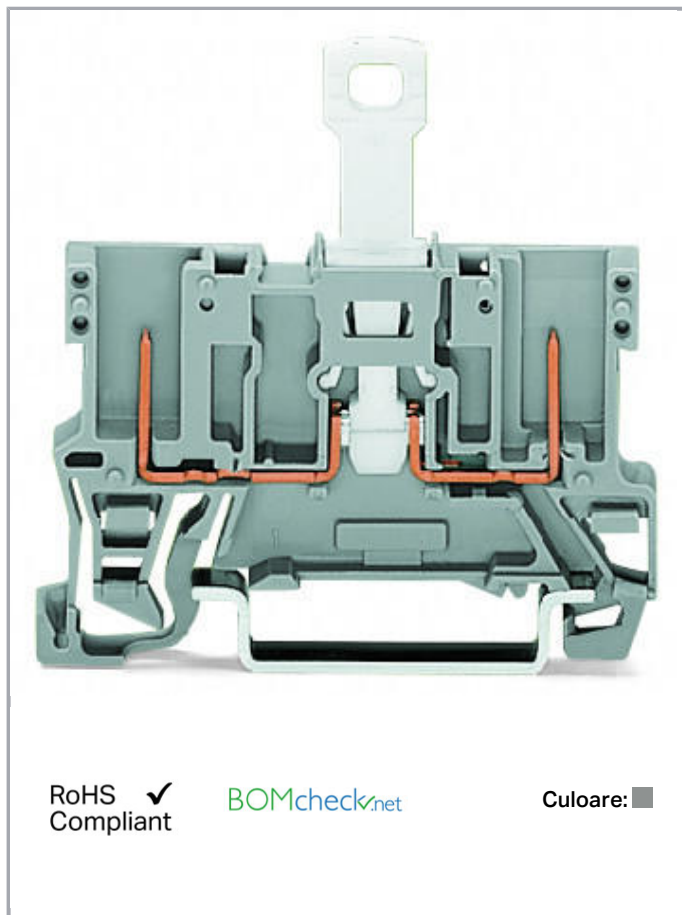

Fișă tehnică | Număr articol: 769-223

2-pin disconnect carrier terminal block; with shield contact; for DIN-rail 35 x 15 and 35 x 7.5; gray

www.wago.com/769-223

Date

Electrical data

Ratings per IEC/EN 60664-1