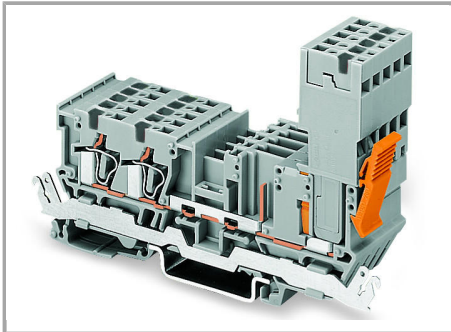

Locking lever

Female plug secured with locking lever on the terminal block side.

Safety

Supus modificărilor.