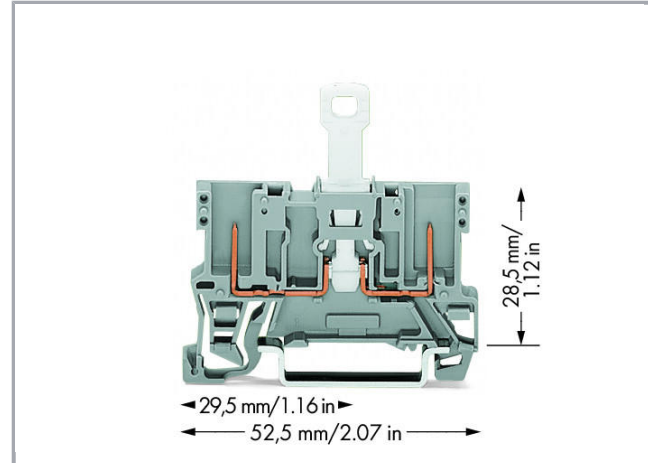

Fișă tehnică | Număr articol: 769-222

2-pin disconnect carrier terminal block; for DIN-rail 35 x 15 and 35 x 7.5;
4,00 mm²; gray

www.wago.com/769-222

Date

Electrical data

Ratings per IEC/EN 60664-1

Nominal voltage (III/3)	400 V
Rated surge voltage (III/3)	6 kV
Rated current	16 A
Legend (ratings)	(III / 3) ≙ Overvoltage category III / Pollution degree 3

Geometrical Data

Width	5 mm / 0.197 inch
Height from upper-edge of DIN-rail	28.5 mm / 1.122 inch
Depth	52.5 mm / 2.067 inch

Mechanical data

Design	horizontal
Mounting type	DIN-35 rail
Marking level	Center marking