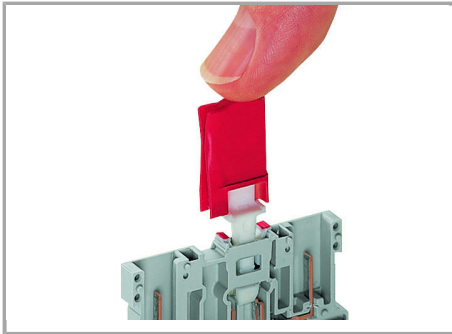

push jumpers down until fully inserted.

Commoning carrier terminal blocks via push-in type wire jumpers or adjacent jumpers – even over an intermediate plate.

Commoning “supply terminal blocks” (up to 10 mm²/8 AWG) with carrier terminal blocks via step-down jumpers.

Testing

Testing via 2 or 2.3 mm Ø test plugs.

Supus modificărilor.

Coding

Snap coding pin in proper direction on carrier terminal block.

Shown: Coding pin removal from carrier terminal block.

Locking lever

Female plug secured with locking lever on the terminal block side.

Supus modificărilor.

1-conductor female plug

Disconnect carrier terminal blocks cannot be commoned.

Safety

Installing a disconnect lock on the terminal block's disconnect tab.

Unlocking a disconnect lock.

Removing a disconnect lock.