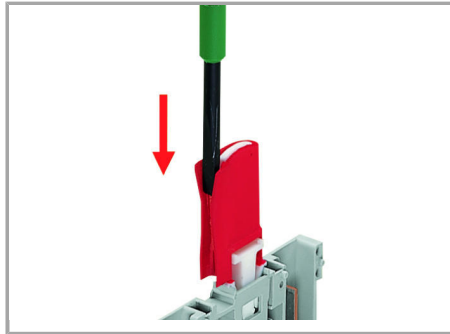

Testing

Testing via 2 or 2.3 mm Ø test plugs.

Supus modificărilor.

Coding

Snap coding pin in proper direction on carrier terminal block.

Shown: Coding pin removal from carrier terminal block.

Locking lever

Female plug secured with locking lever on the terminal block side.

Supus modificărilor.

1-conductor female plug

Disconnect carrier terminal blocks cannot be commoned.

Safety

Installing a disconnect lock on the terminal block's disconnect tab.

Unlocking a disconnect lock.

Removing a disconnect lock.