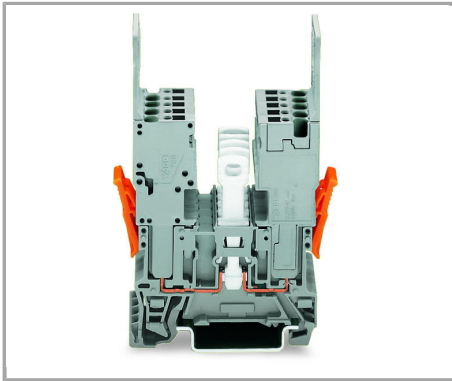

1-conductor female plug

Disconnect carrier terminal blocks cannot be commoned.