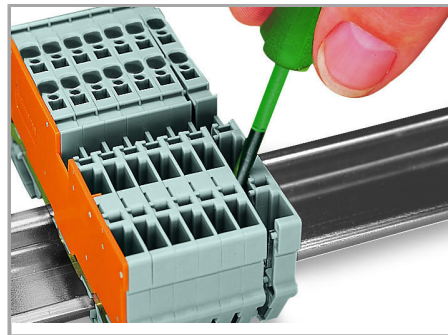

Descărcare

WSCAD Universe 769-222

URL

Descărcare

Installation Notes

Installation

Snap individual carrier terminal blocks onto the carrier rail and slide together.

Open the assembly by laterally sliding a block via operating tool and remove terminal block via release lever.

Commoning

Supus modificărilor.

Commoning with adjacent or staggered jumpers –

Commoning carrier terminal blocks via staggered jumpers.

Commoning a 2-conductor female plug via staggered jumper and carrier terminal blocks via adjacent jumpers.