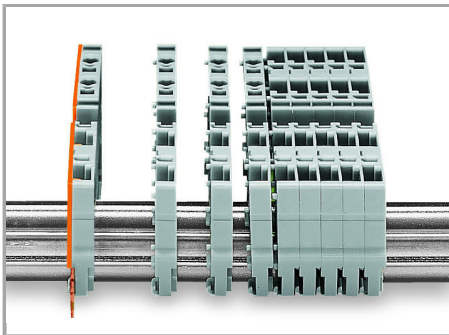

Descărcare

WSCAD Universe 769-222

URL

Descărcare

Installation Notes

Installation

Snap individual carrier terminal blocks onto the carrier rail and slide together.

Open the assembly by laterally sliding a block via operating tool and remove terminal block via release lever.