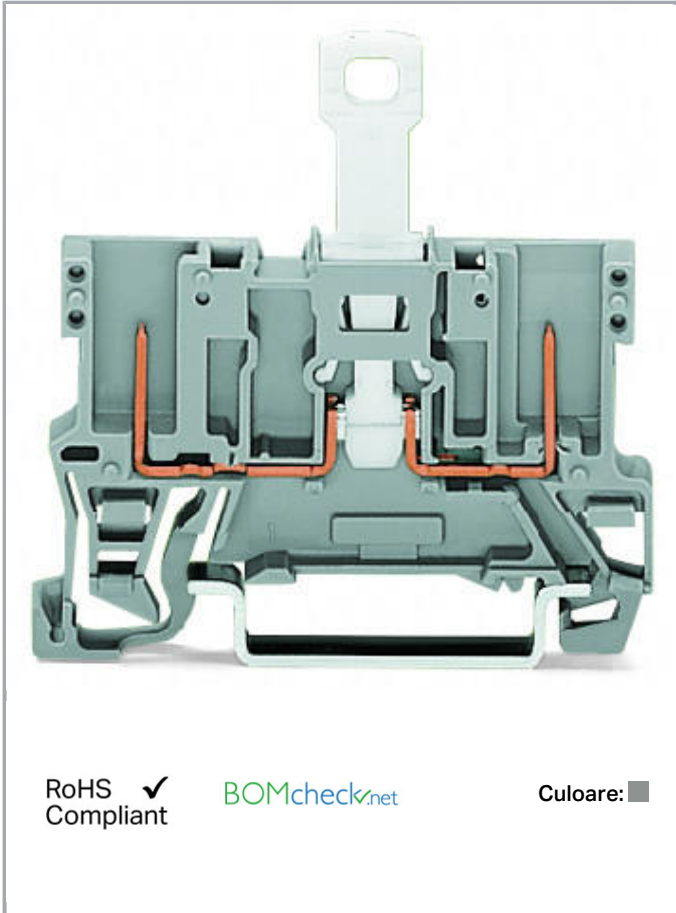

Fișă tehnică | Număr articol: 769-222

2-pin disconnect carrier terminal block; for DIN-rail 35 x 15 and 35 x 7.5;
4,00 mm²; gray

www.wago.com/769-222

Date

Electrical data

Ratings per IEC/EN 60664-1

Nominal voltage (III/3)	400 V
Rated surge voltage (III/3)	6 kV
Rated current	16 A
Legend (ratings)	(III / 3) ≙ Overvoltage category III / Pollution degree 3