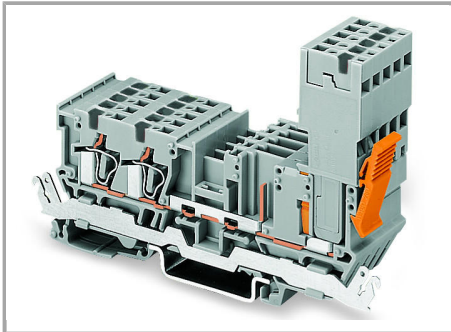

Testing

Testing via 2 or 2.3 mm Ø test plugs.

Supus modificărilor.

Coding

Snap coding pin in proper direction on carrier terminal block.

Shown: Coding pin removal from carrier terminal block.

Locking lever

Female plug secured with locking lever on the terminal block side.