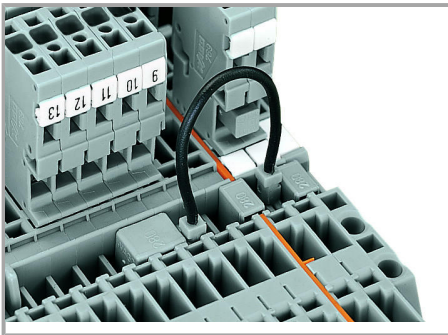

Commoning

Supus modificărilor.

Commoning with adjacent or staggered jumpers –

Commoning carrier terminal blocks via staggered jumpers.

Commoning a 2-conductor female plug via staggered jumper and carrier terminal blocks via adjacent jumpers.

push jumpers down until fully inserted.

Commoning carrier terminal blocks via push-in type wire jumpers or adjacent jumpers – even over an intermediate plate.

Commoning “supply terminal blocks” (up to 10 mm²/8 AWG) with carrier terminal blocks via step-down jumpers.