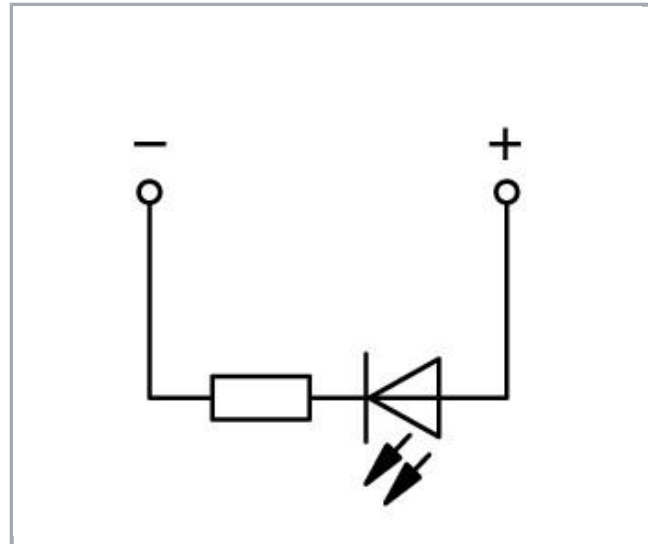

Fișă tehnică | Număr articol: 769-219/281-413

1-conductor/1-pin component carrier terminal block; with 2 jumper positions; LED (red); 24 VDC; for DIN-rail 35 x 15 and 35 x 7.5; 4 mm²; CAGE CLAMP®; 4,00 mm²; gray

www.wago.com/769-219/281-413

Date

Electrical data

Voltage type 1	DC
Nominal voltage	24 V

Ratings per IEC/EN 60664-1

Rated current	0,025 A
---------------	---------

Connection data

Connection technology	CAGE CLAMP®
Actuation type	Open Tool Slot
Connectable conductor materials	Copper
Nominal cross-section	4 mm ²
Solid conductor	0.08 ... 4 mm ² / 28 ... 12 AWG
Fine-stranded conductor	0.08 ... 4 mm ² / 28 ... 12 AWG
Strip length	8 ... 9 mm / 0.31 ... 0.35 inch
Total number of connection points	1
Total number of potentials	1