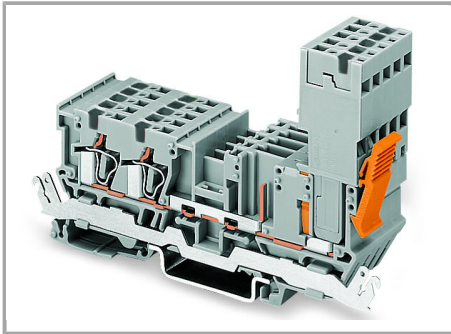

Testing

Testing via 2 or 2.3 mm Ø test plugs.

Supus modificărilor.

Coding

Snap coding pin in proper direction on carrier terminal block.

Shown: Coding pin removal from carrier terminal block.

Locking lever

Female plug secured with locking lever on the terminal block side.