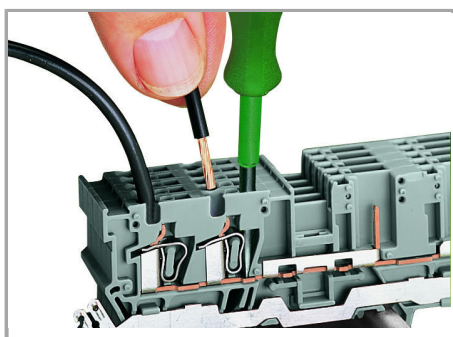

Open the assembly by laterally sliding a block via operating tool and remove terminal block via release lever.

Conductor termination

CAGE CLAMP® connection

Carrier terminal block: Insert/remove conductor via operating tool (3.5 x 0.5 mm blade).