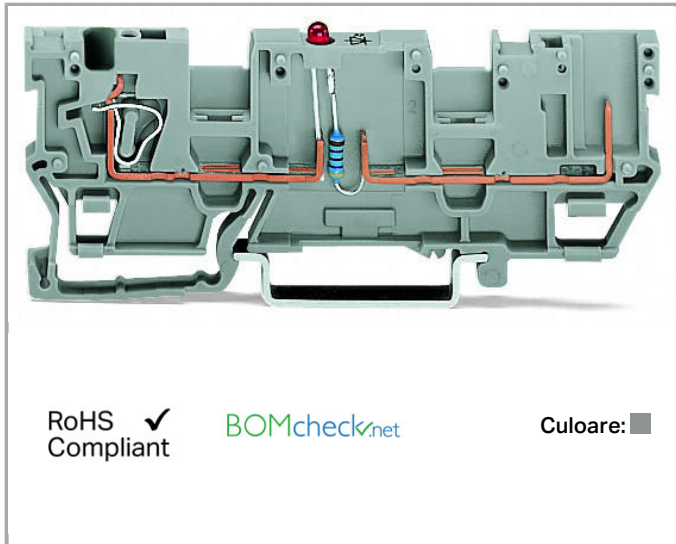

Fișă tehnică | Număr articol: 769-219/281-413

1-conductor/1-pin component carrier terminal block; with 2 jumper positions; LED (red); 24 VDC; for DIN-rail 35 x 15 and 35 x 7.5; 4 mm²; CAGE CLAMP®; 4,00 mm²; gray

www.wago.com/769-219/281-413

Date

Electrical data

Voltage type 1	DC
Nominal voltage	24 V

Ratings per IEC/EN 60664-1

Rated current	0,025 A
---------------	---------

Connection data

Connection technology	CAGE CLAMP®
Actuation type	Open Tool Slot
Connectable conductor materials	Copper
Nominal cross-section	4 mm ²
Solid conductor	0.08 ... 4 mm ² / 28 ... 12 AWG
Fine-stranded conductor	0.08 ... 4 mm ² / 28 ... 12 AWG
Strip length	8 ... 9 mm / 0.31 ... 0.35 inch
Total number of connection points	1
Total number of potentials	1