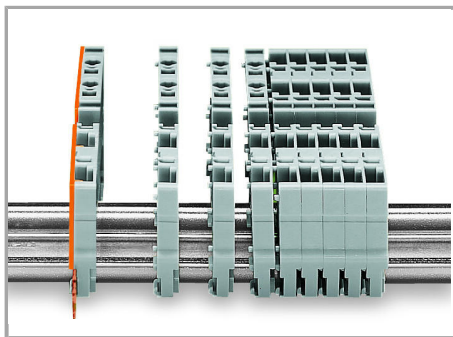

Snap individual carrier terminal blocks onto the carrier rail and slide together.