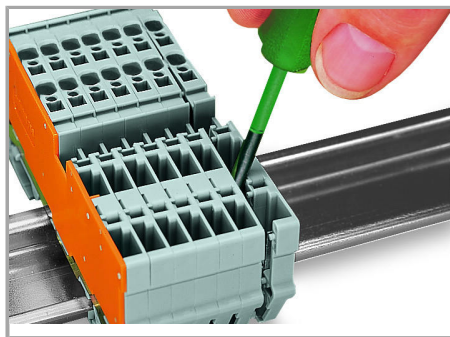

Open the assembly by laterally sliding a block via operating tool and remove terminal block via release lever.

Conductor termination

CAGE CLAMP® connection

Carrier terminal block: Insert/remove conductor via operating tool (3.5 x 0.5 mm blade).