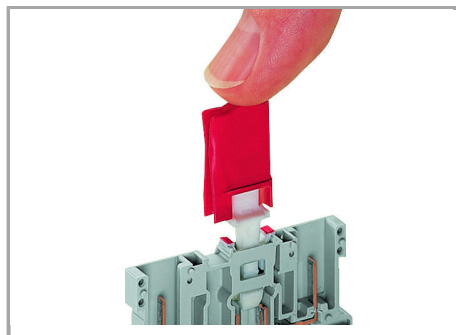

Testing

Testing via 2 or 2.3 mm Ø test plugs.

Coding

Supus modificărilor.

Snap coding pin in proper direction on carrier terminal block.

Shown: Coding pin removal from carrier terminal block.

Locking lever

Female plug secured with locking lever on the terminal block side.

Supus modificărilor.

Disconnect carrier terminal block with shield contact

For other dimensions, see 769-171 Carrier Terminal Block.

Safety

Installing a disconnect lock on the terminal block's disconnect tab.