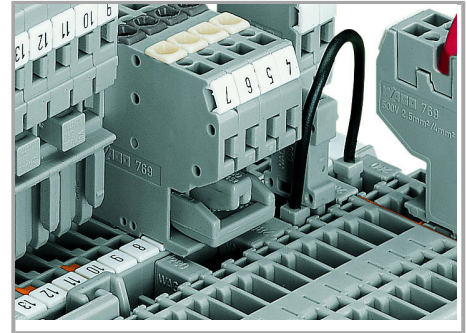

Commoning a 2-conductor female plug via staggered jumper and carrier terminal blocks via adjacent jumpers.

push jumpers down until fully inserted.

Supus modificărilor.