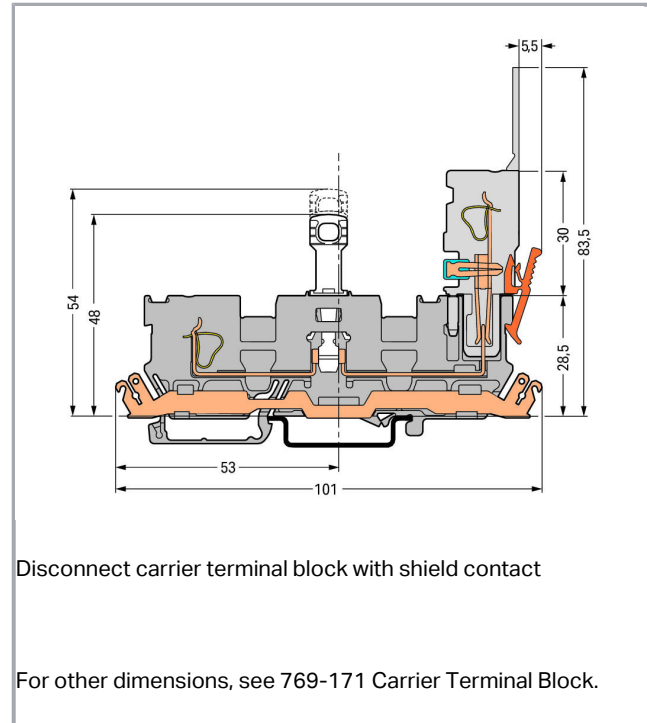

Fișă tehnică | Număr articol: 769-213

1-conductor/1-pin disconnect carrier terminal block; with shield contact; with 2 jumper positions; for DIN-rail 35 x 15 and 35 x 7.5; 4 mm²; CAGE CLAMP®; 4,00 mm²; gray

www.wago.com/769-213

RoHS Compliant

[BOMcheck.net](https://www.bomcheck.net)

Culoare:

Disconnect carrier terminal block with shield contact

For other dimensions, see 769-171 Carrier Terminal Block.

Date

Electrical data