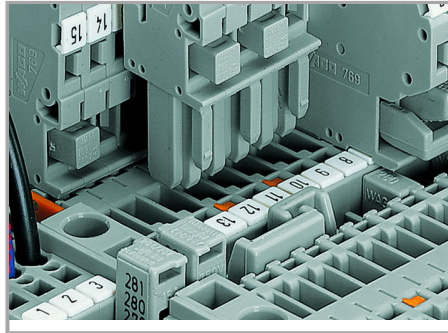

Conductor termination

Supus modificărilor.

CAGE CLAMP® connection

Carrier terminal block: Insert/remove conductor via operating tool (3.5 x 0.5 mm blade).

Commoning

Commoning with adjacent or staggered jumpers –