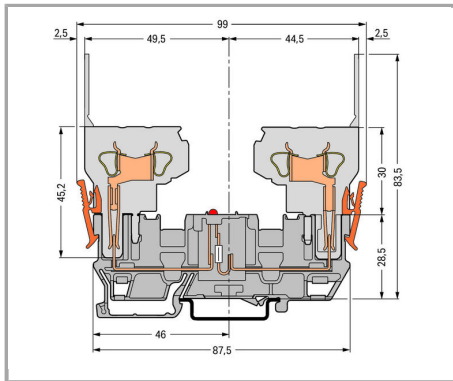

LED carrier terminal block

For other dimensions, see 769-151 Carrier Terminal Block.