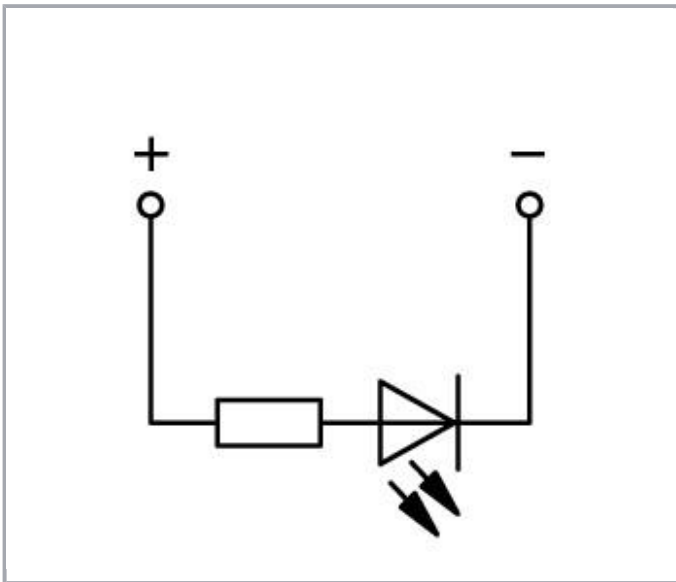

Fișă tehnică | Număr articol: 769-209/281-434

2-pin component carrier block; with 2 jumper positions; LED (red); 24 VDC;
for DIN-rail 35 x 15 and 35 x 7.5; gray

www.wago.com/769-209/281-434

Date

Electrical data