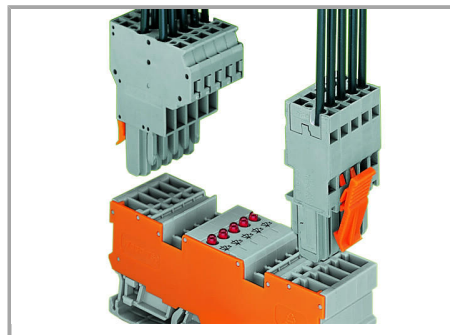

Supus modificărilor.

LED carrier terminal block

For other dimensions, see 769-151 Carrier Terminal Block.

2-conductor and 1-conductor female plugs (may be reversed)

2-pin LED carrier terminal block with 2 jumper positions