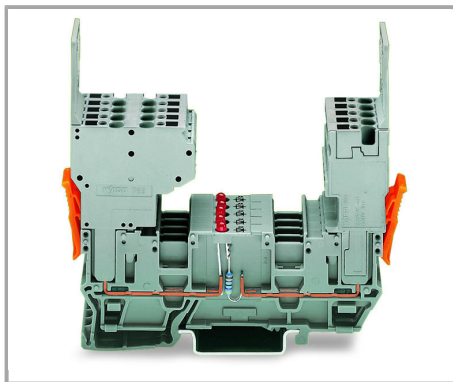

2-conductor and 1-conductor female plugs (may be reversed)