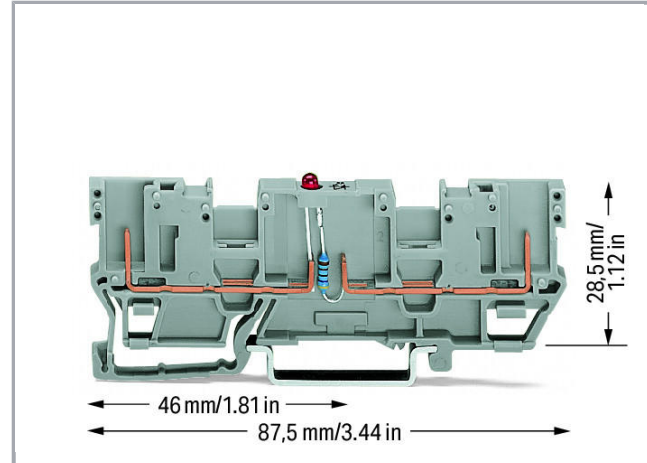

Fișă tehnică | Număr articol: 769-209/281-434

2-pin component carrier block; with 2 jumper positions; LED (red); 24 VDC;
for DIN-rail 35 x 15 and 35 x 7.5; gray

www.wago.com/769-209/281-434

Date

Electrical data