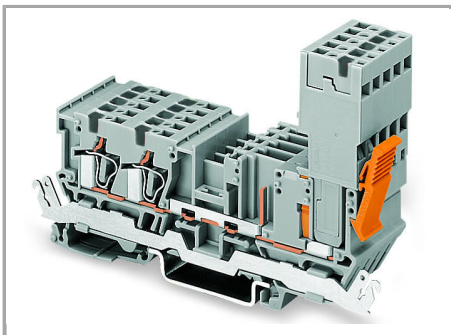

Testing

Testing via 2 or 2.3 mm Ø test plugs.

Coding

Supus modificărilor.

Snap coding pin in proper direction on carrier terminal block.

Shown: Coding pin removal from carrier terminal block.

Locking lever

Female plug secured with locking lever on the terminal block side.