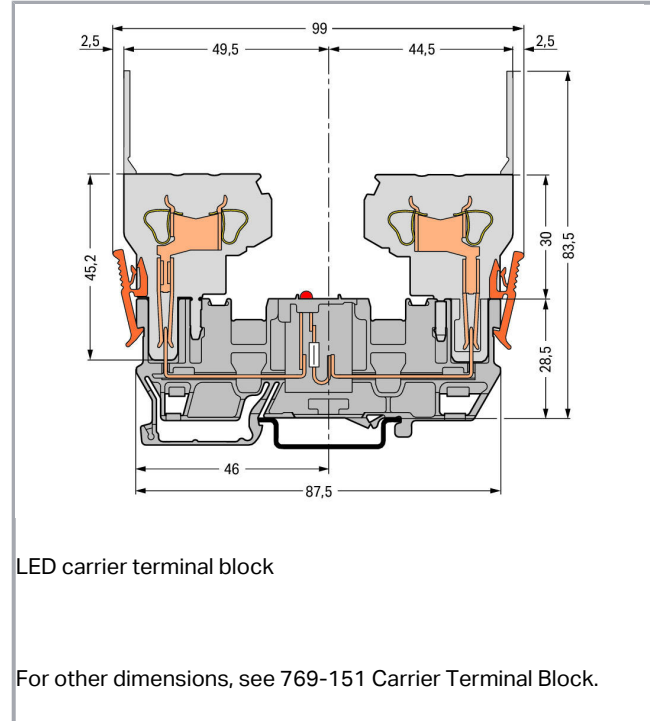

Fișă tehnică | Număr articol: 769-209/281-413

2-pin component carrier block; with 2 jumper positions; LED (red); 24 VDC;  
for DIN-rail 35 x 15 and 35 x 7.5; gray

[www.wago.com/769-209/281-413](http://www.wago.com/769-209/281-413)