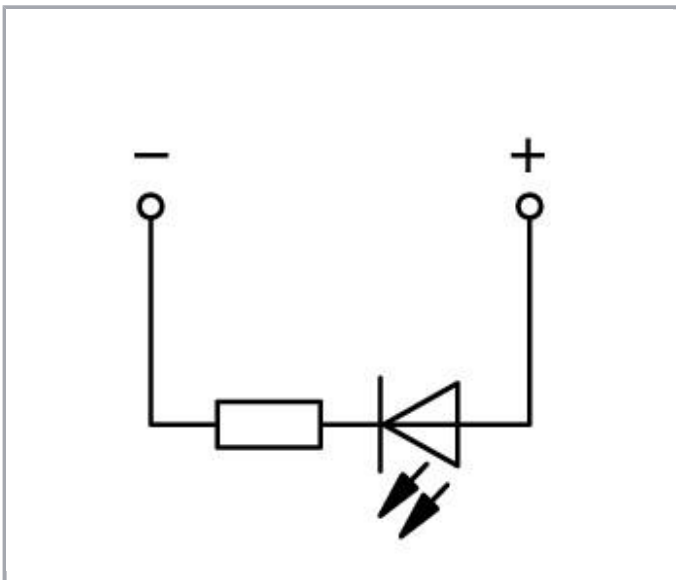

Fișă tehnică | Număr articol: 769-209/281-413

2-pin component carrier block; with 2 jumper positions; LED (red); 24 VDC;  
for DIN-rail 35 x 15 and 35 x 7.5; gray

[www.wago.com/769-209/281-413](http://www.wago.com/769-209/281-413)