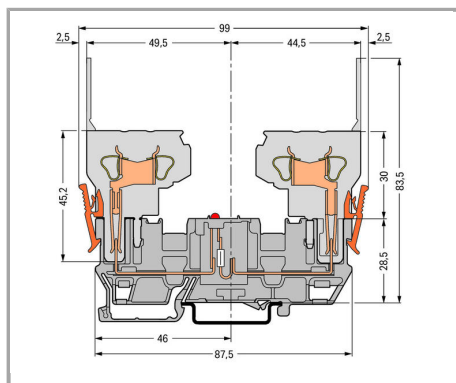

LED carrier terminal block

For other dimensions, see 769-151 Carrier Terminal Block.