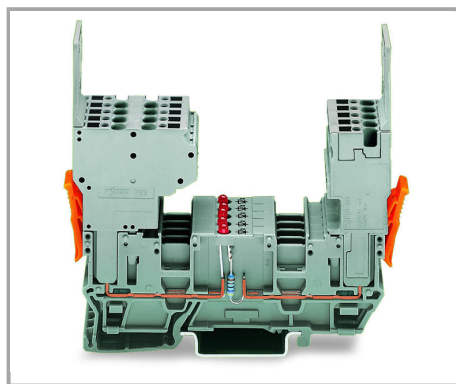

#### Locking lever

Female plug secured with locking lever on the terminal block side.

Supus modificărilor.

LED carrier terminal block

For other dimensions, see 769-151 Carrier Terminal Block.

2-conductor and 1-conductor female plugs (may be reversed)