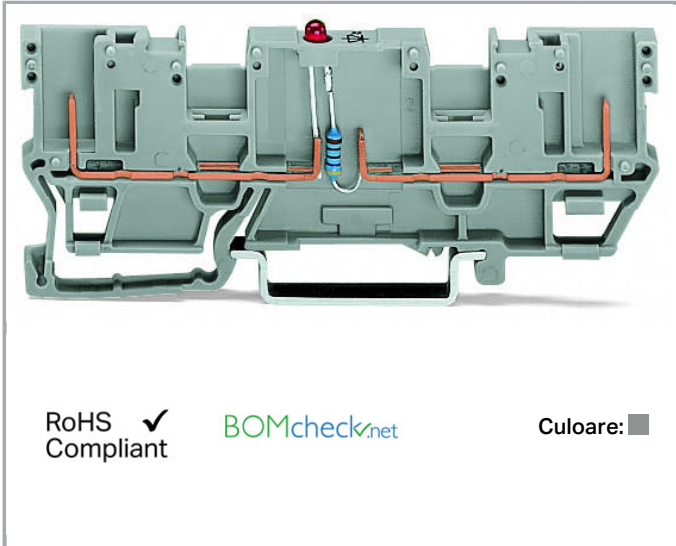

Fișă tehnică | Număr articol: 769-209/281-413

2-pin component carrier block; with 2 jumper positions; LED (red); 24 VDC;  
for DIN-rail 35 x 15 and 35 x 7.5; gray

[www.wago.com/769-209/281-413](http://www.wago.com/769-209/281-413)