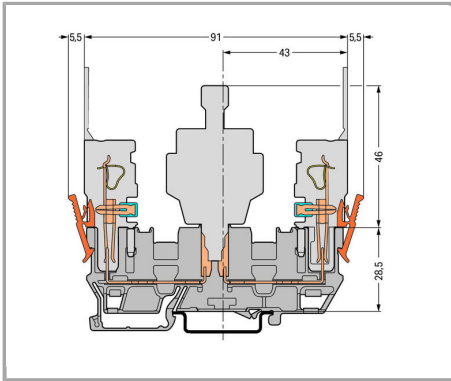

Carrier terminal block