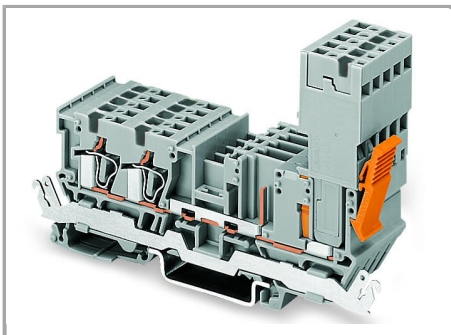

Locking lever

Female plug secured with locking lever on the terminal block side.

Supus modificărilor.