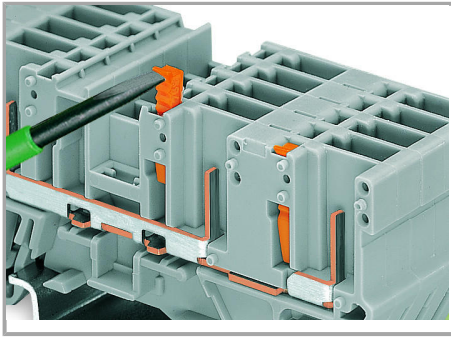

Commoning “supply terminal blocks” (up to 10 mm²/8 AWG) with carrier terminal blocks via step-down jumpers.

Testing

Testing via 2 or 2.3 mm Ø test plugs.

Coding

Supus modificărilor.

Snap coding pin in proper direction on carrier terminal block.