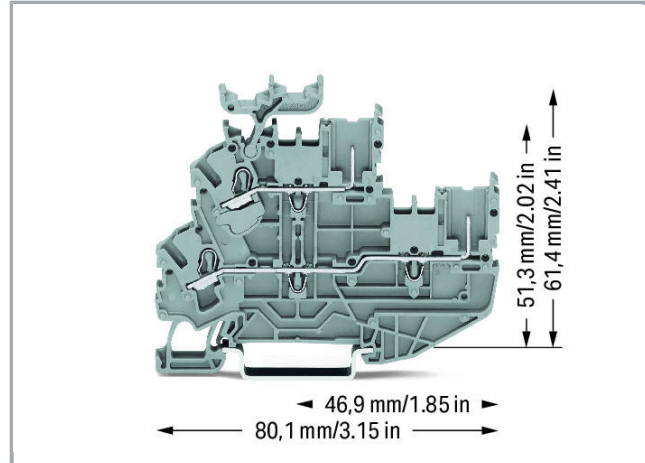

Fișă tehnică | Număr articol: 2022-2231

1-conductor/1-pin double deck receptacle terminal block; Through/through terminal block; L/L; with marker carrier; for DIN-rail 35 x 15 and 35 x 7.5; 2.5 mm²; Push-in CAGE CLAMP®; 2,50 mm²; gray

www.wago.com/2022-2231

RoHS ☒ Compliant

[BOMcheck.net](https://www.bomcheck.net)

Culoare: ■

Date

Electrical data

Ratings per IEC/EN 60664-1

Ratings per	IEC/EN 60947-7-1
Nominal voltage (III/3)	690 V
Rated surge voltage (III/3)	6 kV
Rated current	24 A
Rated current 2	28 A
Legend (ratings)	(III / 3) ± Overvoltage category III / Pollution degree 3

Supus modificărilor.

WAGO Kontakttechnik GmbH & Co. KG
/Representative Office Romania
Sos. Pipera-Tunari nr. 1/1
building 1, 2nd floor | 077190 Voluntari, Ilfov
Tel.: +40-(0)31 421 85 68 | Email: info-RO@wago.com

Aveți întrebări despre produsele noastre?
Vă stăm la dispoziție pentru preluarea apelului la +40 (0) 31 421 85 68.