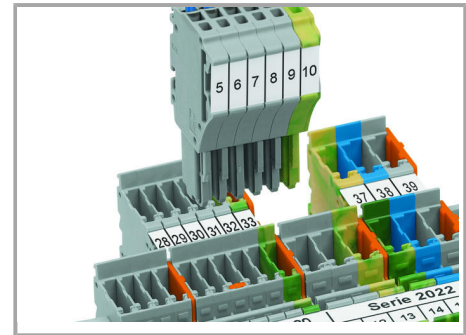

Coding a female plug: remove coding finger using a suitable tool.

Insert coded female connector into X-COM®S-SYSTEM terminal block assembly.

Supus modificărilor.

1-conductor female plug

Double-deck carrier terminal blocks can be commoned via 2002 Series Push-In Type Jumper Bars and tested via 859-500 Test Pin.