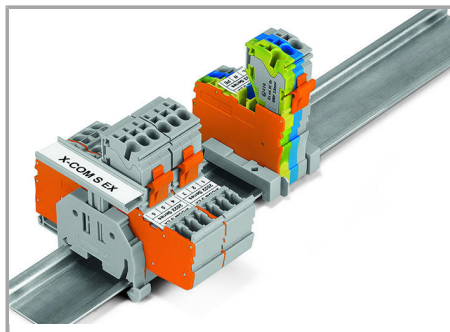

Group marking with height-adjustable group marker carrier (2009 163)

Familie de produse

X-COM S

Afișare globală produse din familie.

Supus modificărilor.