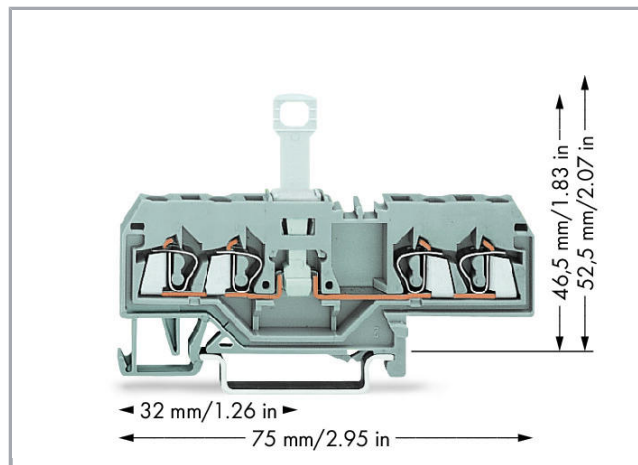

## Fișă tehnică | Număr articol: 280-685

4-conductor disconnect terminal block; for DIN-rail 35 x 15 and 35 x 7.5; 2.5 mm<sup>2</sup>; CAGE CLAMP®; 2,50 mm<sup>2</sup>; gray

[www.wago.com/280-685](http://www.wago.com/280-685)