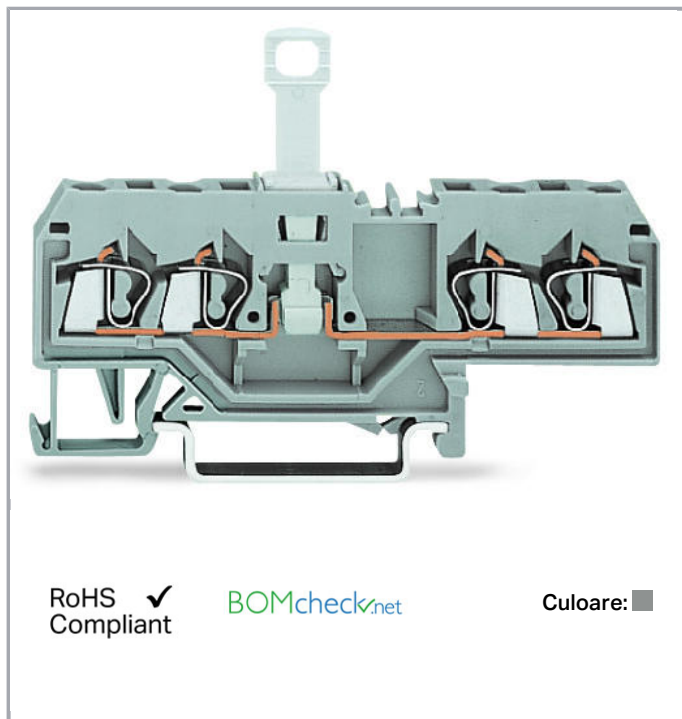

## Fișă tehnică | Număr articol: 280-685

4-conductor disconnect terminal block; for DIN-rail 35 x 15 and 35 x 7.5; 2.5 mm<sup>2</sup>; CAGE CLAMP®; 2,50 mm<sup>2</sup>; gray

[www.wago.com/280-685](http://www.wago.com/280-685)