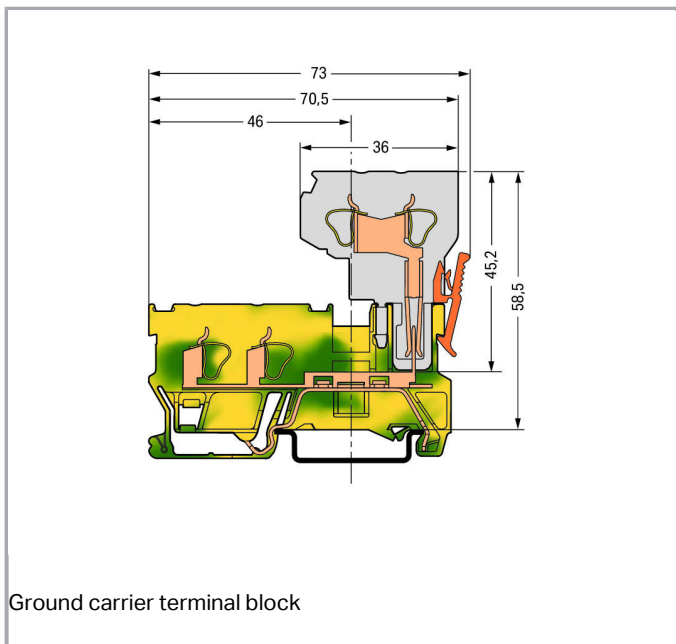

Fișă tehnică | Număr articol: 769-257

2-conductor/1-pin ground carrier terminal block; for DIN-rail 35 x 15 and 35 x 7.5; 4 mm²; CAGE CLAMP®; 4,00 mm²; green-yellow

www.wago.com/769-257

Date

Electrical data