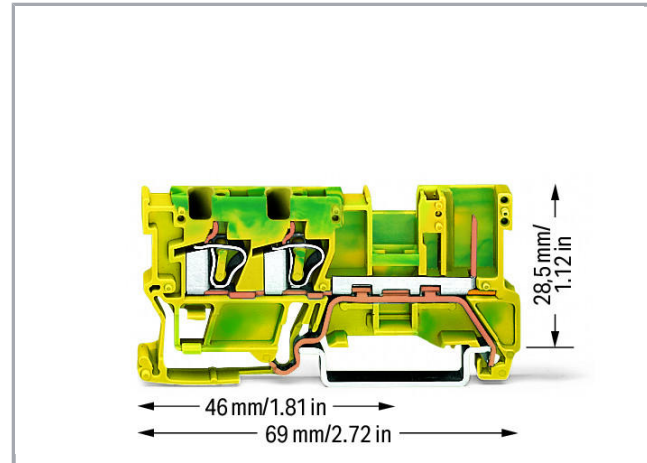

Fișă tehnică | Număr articol: 769-257

2-conductor/1-pin ground carrier terminal block; for DIN-rail 35 x 15 and 35 x 7.5; 4 mm²; CAGE CLAMP®; 4,00 mm²; green-yellow

www.wago.com/769-257

Date

Electrical data

Aveți întrebări despre produsele noastre?
Vă stăm la dispoziție pentru preluarea apelului la +40 (0) 31 421 85 68.

**Ratings per IEC/EN 60664-1**

Ratings per

IEC/EN 60947-7-2

Connection data

Connection technology	CAGE CLAMP®
Actuation type	Open Tool Slot
Connectable conductor materials	Copper
Nominal cross-section	4 mm ²
Solid conductor	0,08 ... 4 mm ² / 28 ... 12 AWG
Fine-stranded conductor	0,08 ... 4 mm ² / 28 ... 12 AWG
Strip length	8 ... 9 mm / 0.31 ... 0.35 inch
Total number of connection points	2
Total number of potentials	1
Number of levels	1
Wiring type	Front-entry wiring