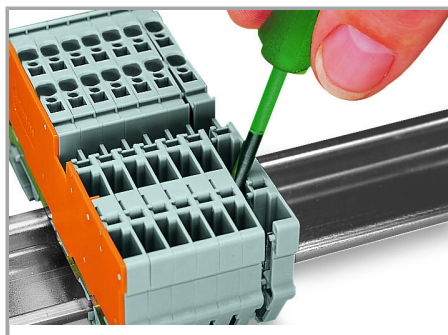

Open the assembly by laterally sliding a block via operating tool and remove terminal block via release lever.

Conductor termination

Supus modificărilor.

CAGE CLAMP® connection

Carrier terminal block: Insert/remove conductor via operating tool (3.5 x 0.5 mm blade).