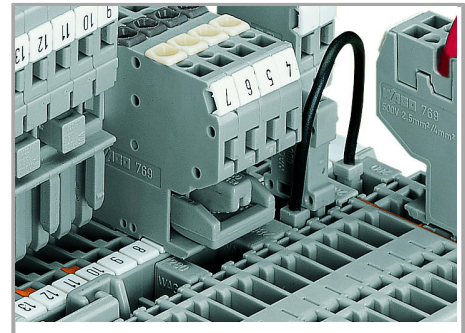

Commoning a 2-conductor female plug via staggered jumper and carrier terminal blocks via adjacent jumpers.

push jumpers down until fully inserted.

Supus modificărilor.