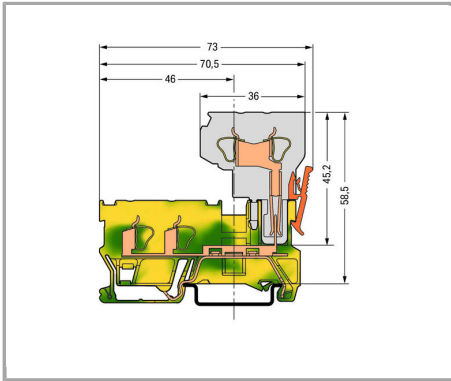

Ground carrier terminal block

Familie de produse

X-COM

Afișare globală produse din familie.

Supus modificărilor.