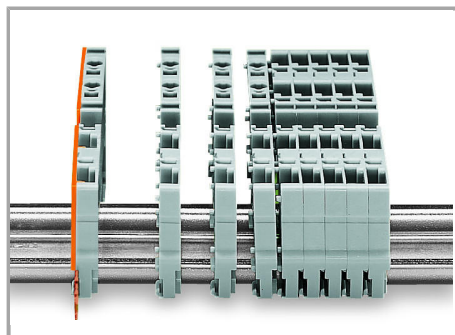

CAD/CAE-Data

CAD data

2D/3D Models 769-257

[URL](#)

[Descărcare](#)

CAE data

EPLAN Data Portal 769-257

[URL](#)

[Descărcare](#)

WSCAD Universe 769-257

[URL](#)

[Descărcare](#)

Installation Notes

Installation

Snap individual carrier terminal blocks onto the carrier rail and slide together.