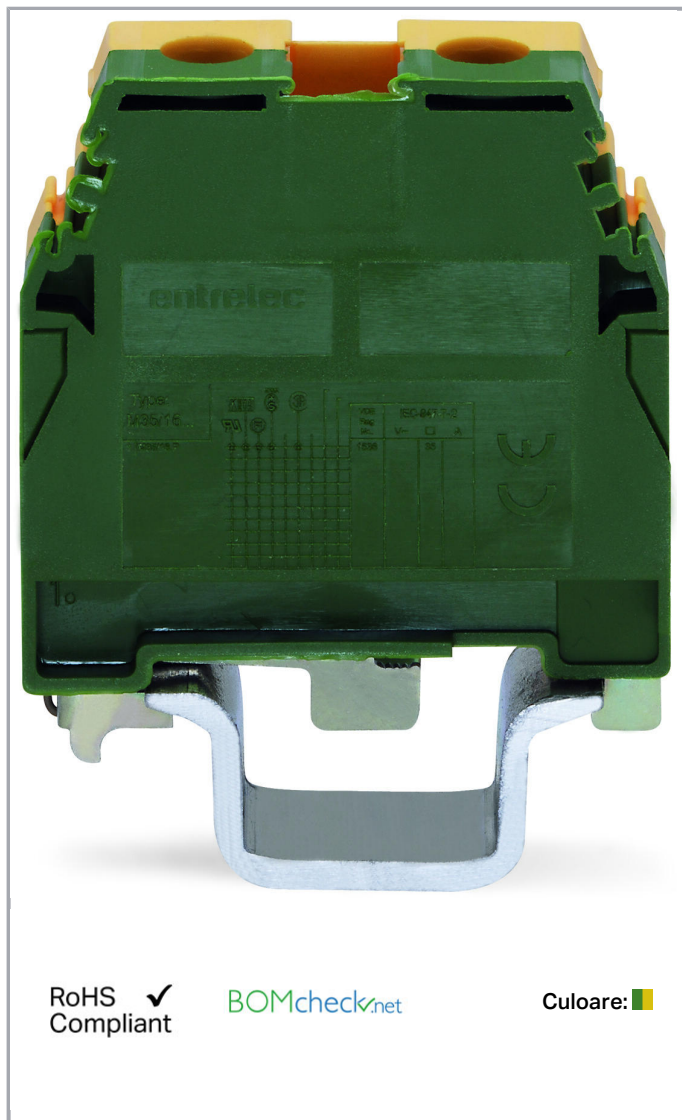

Fișă tehnică | Număr articol: 400-465/465-111

2-conductor ground terminal block; 35 mm²; with contact to DIN rail; only for DIN 35 x 15 rail; copper; SCREW CLAMP CONNECTION; 35,00 mm²; green-yellow

www.wago.com/400-465/465-111

Descriere articol

Safety information 1:

only suitable for DIN 35 x 15 rail

Supus modificărilor.

WAGO Kontakttechnik GmbH & Co. KG
/Representative Office Romania
Sos. Pipera-Tunari nr. 1/1
building 1, 2nd floor | 077190 Voluntari, Ilfov
Tel.: +40-(0)31 421 85 68 | Email: info-RO@wago.com

Aveți întrebări despre produsele noastre?
Vă stăm la dispoziție pentru preluarea apelului la +40 (0) 31 421 85 68.