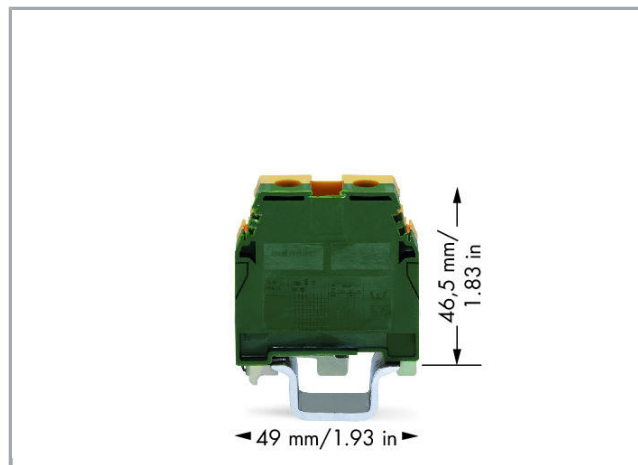

Fișă tehnică | Număr articol: 400-465/465-111

2-conductor ground terminal block; 35 mm²; with contact to DIN rail; only for DIN 35 x 15 rail; copper; SCREW CLAMP CONNECTION; 35,00 mm²; green-yellow

www.wago.com/400-465/465-111

Descriere articol

Safety information 1:

only suitable for DIN 35 x 15 rail

Supus modificărilor.

WAGO Kontakttechnik GmbH & Co. KG
/Representative Office Romania
Sos. Pipera-Tunari nr. 1/1
building 1, 2nd floor | 077190 Voluntari, Ilfov
Tel.: +40-(0)31 421 85 68 | Email: info-RO@wago.com

Aveți întrebări despre produsele noastre?
Vă stăm la dispoziție pentru preluarea apelului la +40 (0) 31 421 85 68.