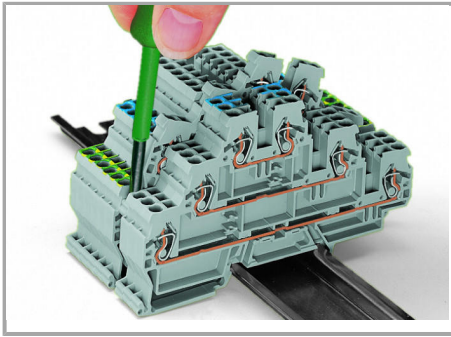

Removing a terminal block from the assembly.