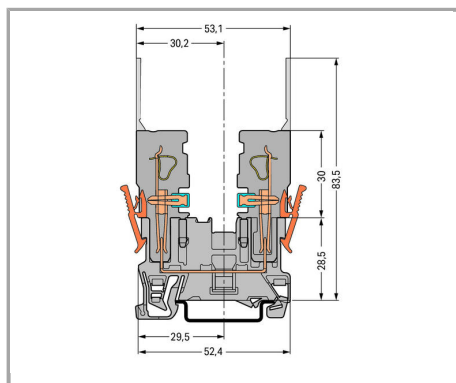

Carrier terminal block