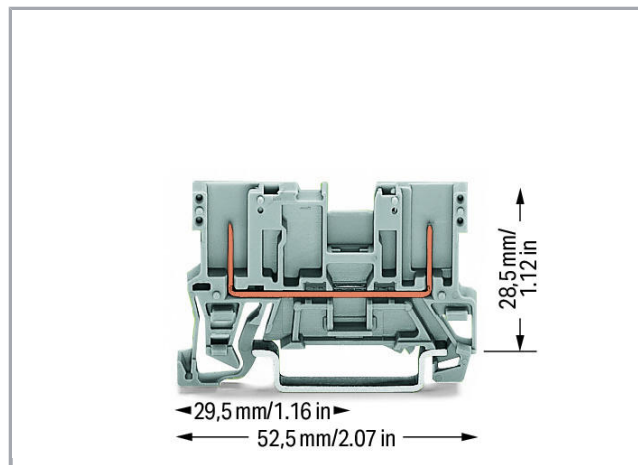

Fișă tehnică | Număr articol: 769-156

2-pin carrier terminal block; for DIN-rail 35 x 15 and 35 x 7.5; gray

www.wago.com/769-156

Supus modificărilor.

WAGO Kontakttechnik GmbH & Co. KG
/Representative Office Romania
Sos. Pipera-Tunari nr. 1/1
building 1, 2nd floor | 077190 Voluntari, Ilfov
Tel.: +40-(0)31 421 85 68 | Email: info-RO@wago.com

Aveți întrebări despre produsele noastre?
Vă stăm la dispoziție pentru preluarea apelului la +40 (0) 31 421 85 68.