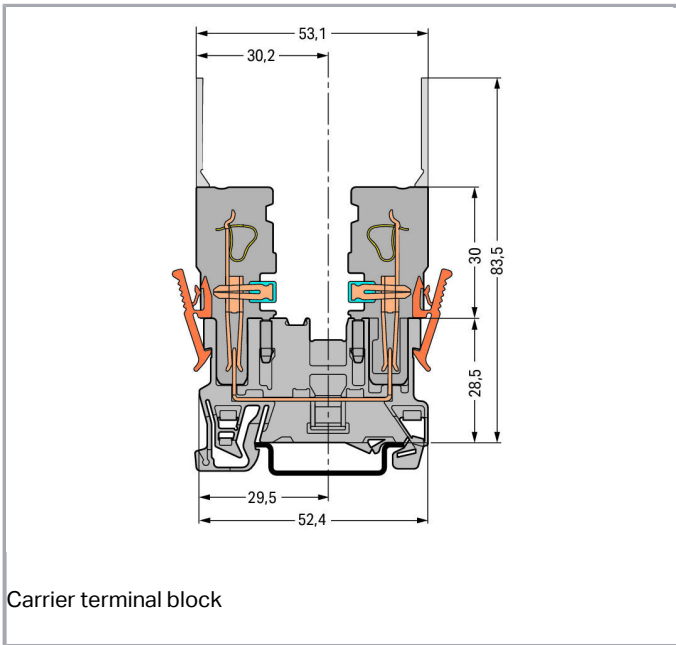

Date

Electrical data

Ratings per IEC/EN 60664-1

Ratings per	IEC/EN 60947-7-1
Nominal voltage (III/3)	500 V
Rated surge voltage (III/3)	6 kV
Rated current	32 A
Legend (ratings)	(III / 3) $\hat{=}$ Overvoltage category III / Pollution degree 3

Connection data

Connectable conductor materials	Aluminum Copper
Total number of potentials	1
Number of levels	1
Wiring type	Front-entry wiring

Geometrical Data

Width	5 mm / 0.197 inch
Height from upper-edge of DIN-rail	28.5 mm / 1.122 inch
Depth	52.5 mm / 2.067 inch

Supus modificărilor.

WAGO Kontakttechnik GmbH & Co. KG
/Representative Office Romania
Sos. Pipera-Tunari nr. 1/1
building 1, 2nd floor | 077190 Voluntari, Ilfov
Tel.: +40-(0)31 421 85 68 | Email: info-RO@wago.com

Aveți întrebări despre produsele noastre?
Vă stăm la dispoziție pentru preluarea apelului la +40 (0) 31 421 85 68.