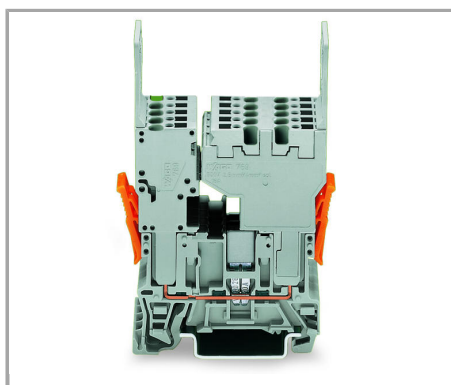

1-conductor and 2-conductor female plugs