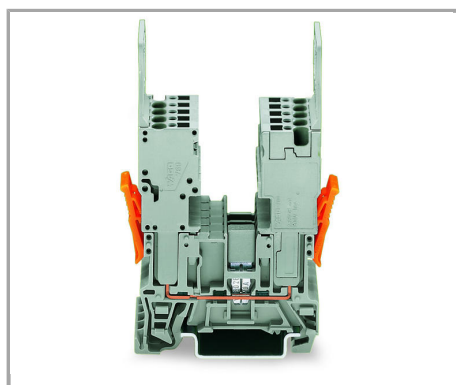

1-conductor female plugs