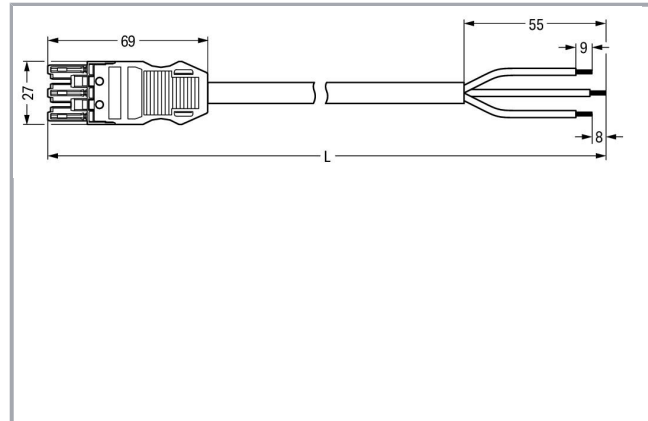

## Fișă tehnică | Număr articol: 771-9993/106-201

pre-assembled connecting cable; Eca; Socket/open-ended; 3-pole; Cod. A;  
H05VV-F 3G 1.5 mm<sup>2</sup>; 2 m; 1,50 mm<sup>2</sup>; black

[www.wago.com/771-9993/106-201](http://www.wago.com/771-9993/106-201)