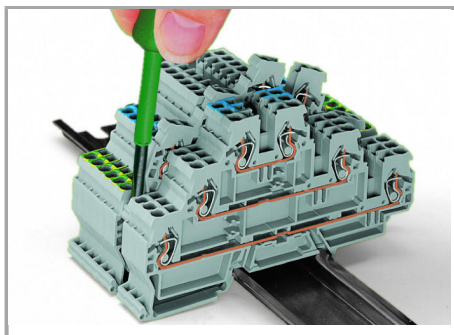

Installation Notes

Removing a terminal block from the assembly.

Supus modificărilor.

CAGE CLAMP® connection

Inserting a conductor (0.08 ... 4 mm² "f-st").

Testing with voltage tester.

Familie de produse

X-COM