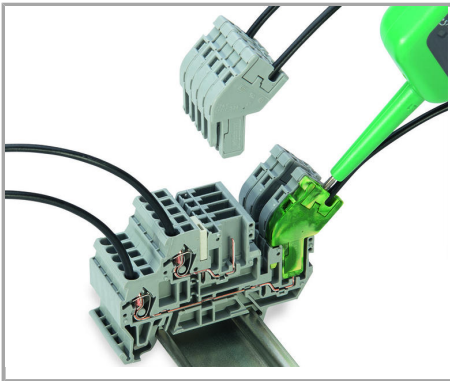

Installation Notes

Removing a terminal block from the assembly.

Supus modificărilor.

CAGE CLAMP® connection

Inserting a conductor (0.08 ... 4 mm² "f-st").

Testing with voltage tester.

Familie de produse

X-COM