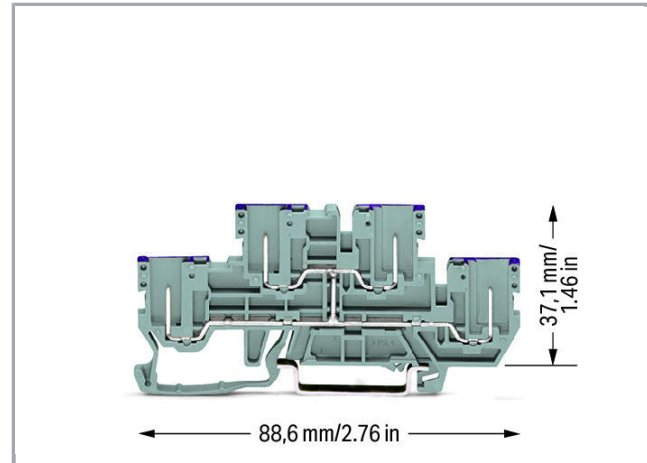

Fișă tehnică | Număr articol: 870-158

4-pin, double-deck carrier terminal block; 4-pin through terminal block; L;
internal commoning; female plug conductor entry with violet marking; for
DIN-rail 35 x 15 and 35 x 7.5; gray

www.wago.com/870-158

Descriere articol

Safety information 1:

2-conductor female plugs cannot be used.

Date

Electrical data

Ratings per IEC/EN 60664-1

Nominal voltage (III/3)	500 V
Rated surge voltage (III/3)	6 kV
Rated current	16 A
Legend (ratings)	(III / 3) $\triangleq$ Overvoltage category III / Pollution degree 3

Connection data

Total number of potentials	1
Number of levels	2

Supus modificărilor.

WAGO Kontakttechnik GmbH & Co. KG
/Representative Office Romania
Sos. Pipera-Tunari nr. 1/1
building 1, 2nd floor | 077190 Voluntari, Ilfov
Tel.: +40-(0)31 421 85 68 | Email: info-RO@wago.com

Aveți întrebări despre produsele noastre?
Vă stăm la dispoziție pentru preluarea apelului la +40 (0) 31 421 85 68.