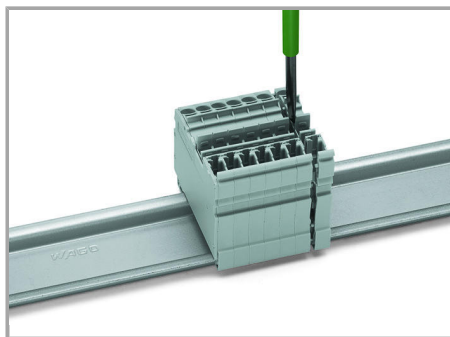

Descărcare

Installation Notes

Installation

Snap individual carrier terminal blocks onto the carrier rail and slide together.

Open the assembly by laterally sliding a block via operating tool (3.5 x 0.5 mm blade).