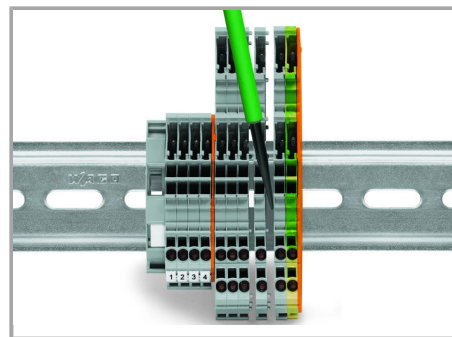

Descărcare

Installation Notes

Installation

Snap individual carrier terminal blocks onto the carrier rail and slide together.

Open the assembly by laterally sliding a block via operating tool (3.5 x 0.5 mm blade).

Separate terminal block assembly and slide individual terminal blocks laterally using an operating tool.

Inserting a conductor

Supus modificărilor.

Push-in CAGE CLAMP® enables solid conductors and fine-stranded conductors with ferrules to be connected by simply pushing them into the unit.