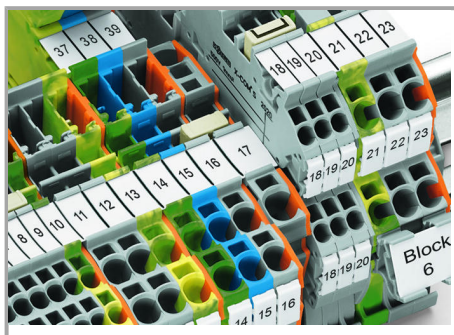

Separate terminal block assembly and slide individual terminal blocks laterally using an operating tool.

Inserting a conductor

Supus modificărilor.

Push-in CAGE CLAMP® enables solid conductors and fine-stranded conductors with ferrules to be connected by simply pushing them into the unit.

Commoning

Commoning X-COM®S-SYSTEM Terminal Blocks using jumpers for TOPJOB® S Terminal Blocks. An end plate provides connection to TOPJOB® S Terminal Blocks. 2020 and 2022 Series Terminal Blocks are combinable. Jumper slots are on the same level for both series.