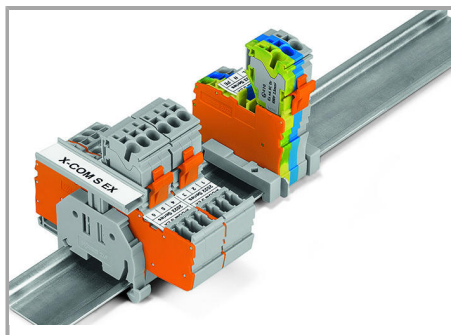

Group marking with height-adjustable group marker carrier (2009 163)

Safety

Supus modificărilor.