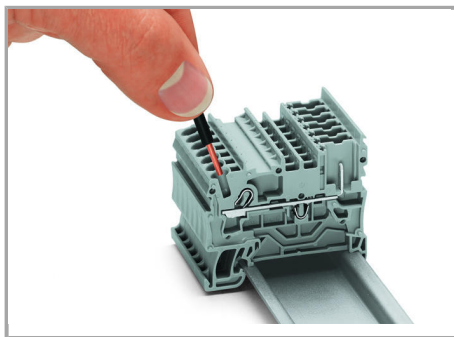

Descărcare

Installation Notes

Installation

Snap individual carrier terminal blocks onto the carrier rail and slide together.

Open the assembly by laterally sliding a block via operating tool (3.5 x 0.5 mm blade).

Separate terminal block assembly and slide individual terminal blocks laterally using an operating tool.

Inserting a conductor

Supus modificărilor.

Push-in CAGE CLAMP® enables solid conductors and fine-stranded conductors with ferrules to be connected by simply pushing them into the unit.