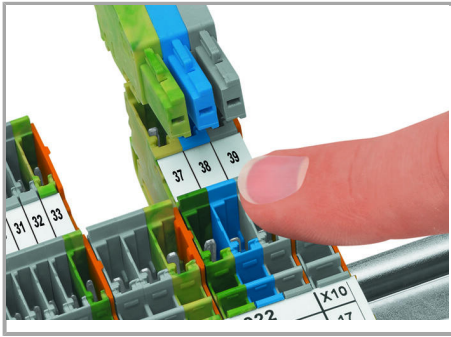

Carrier terminal blocks and female plugs are touch-proof.

Familie de produse

X-COM S-Mini

Afișare globală produse din familie.

Supus modificărilor.