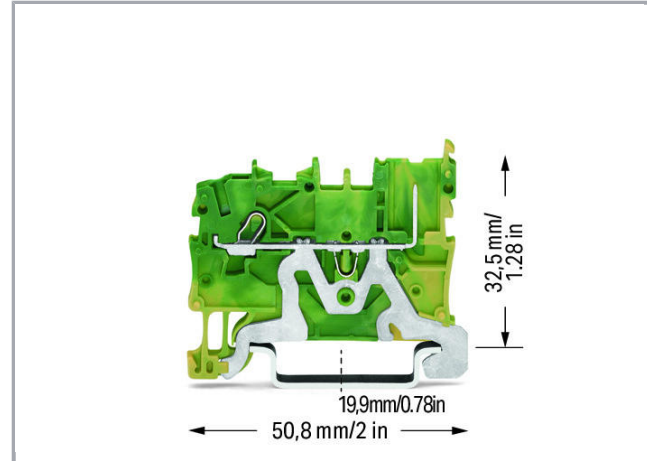

Fișă tehnică | Număr articol: 2020-1207

1-conductor/1-pin ground carrier terminal block; for DIN-rail 35 x 15 and 35 x 7.5; Push-in CAGE CLAMP®; 1,00 mm²; green-yellow

www.wago.com/2020-1207

RoHS Compliant

Aveți întrebări despre produsele noastre?
Vă stăm la dispoziție pentru preluarea apelului la +40 (0) 31 421 85 68.

Solid conductor	0.14 ... 1.5 mm ² / 24 ... 16 AWG
Solid conductor; push-in termination	0.5 ... 1.5 mm ² / 20 ... 16 AWG
Fine-stranded conductor	0.14 ... 1.5 mm ² / 24 ... 16 AWG
Fine-stranded conductor; with insulated ferrule	0.5 ... 0.75 mm ² / 20 ... 18 AWG
Fine-stranded conductor; with ferrule; push-in termination	0.5 ... 0.75 mm ² / 20 ... 18 AWG
Strip length	9 ... 11 mm / 0.35 ... 0.43 inch
Total number of connection points	1
Total number of potentials	1
Number of levels	1
Wiring type	Front-entry wiring
Note (conductor cross-section)	Depending on the conductor characteristic, a conductor with a smaller cross section can also be inserted via push-in termination.

Geometrical Data

Width	3.5 mm / 0.138 inch
Height from upper-edge of DIN-rail	32.5 mm / 1.28 inch
Depth	50.8 mm / 0.2 inch

Mechanical data

Design	horizontal
Mounting type	DIN-35 rail
Marking level	Center/side marking