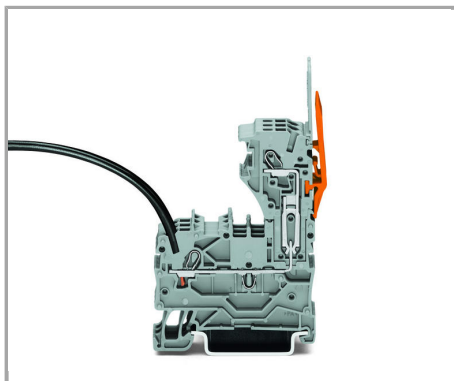

1-conductor female plug

Carrier terminal blocks can be commoned via 2000 Series Push-In Type Jumper Bars and tested via 859-500 Test Pin.