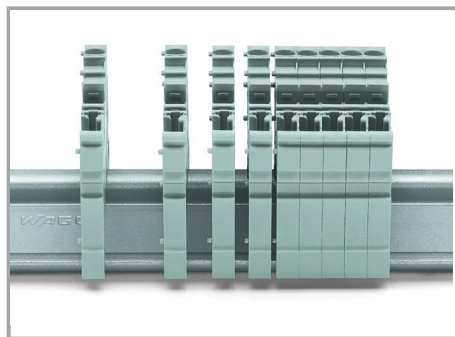

Technical explanations

Apr 3, 2019

pdf
2,1 MB

Descărcare

CAD/CAE-Data

CAD data

2D/3D Models 2020-1207

URL

Descărcare

CAE data

EPLAN Data Portal 2020-1207

URL

Descărcare

WSCAD Universe 2020-1207

URL

Descărcare

Installation Notes

Installation

Snap individual carrier terminal blocks onto the carrier rail and slide together.