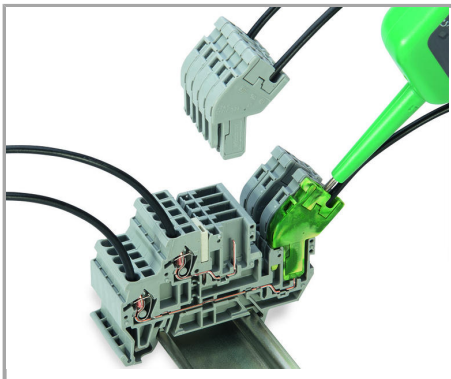

Removing a terminal block from the assembly.

CAGE CLAMP® connection

Inserting a conductor (0.08 ... 4 mm² "f-st").

Testing with voltage tester.

Familie de produse

Supus modificărilor.

WAGO Kontakttechnik GmbH & Co. KG
/Representative Office Romania
Sos. Pipera-Tunari nr. 1/1
building 1, 2nd floor | 077190 Voluntari, Ilfov
Tel.: +40-(0)31 421 85 68 | Email: info-RO@wago.com