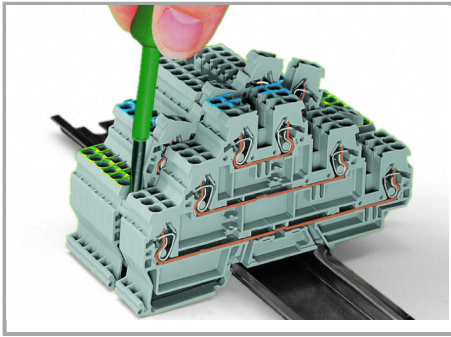

Removing a terminal block from the assembly.

CAGE CLAMP® connection

Inserting a conductor (0.08 ... 4 mm² "f-st").

Testing with voltage tester.

Familie de produse

Supus modificărilor.

WAGO Kontakttechnik GmbH & Co. KG
/Representative Office Romania
Sos. Pipera-Tunari nr. 1/1
building 1, 2nd floor | 077190 Voluntari, Ilfov
Tel.: +40-(0)31 421 85 68 | Email: info-RO@wago.com