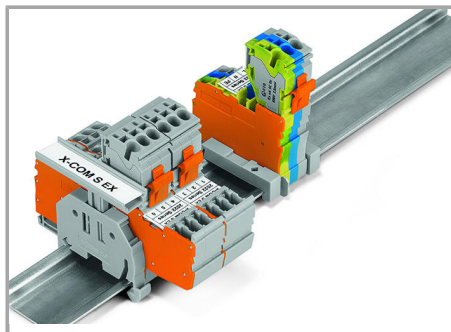

Group marking with height-adjustable group marker carrier (2009 163)

Familie de produse

X-COM S

Afișare globală produse din familie.

Supus modificărilor.

WAGO Kontakttechnik GmbH & Co. KG
/Representative Office Romania
Sos. Pipera-Tunari nr. 1/1
building 1, 2nd floor | 077190 Voluntari, Ilfov
Tel.: +40-(0)31 421 85 68 | Email: info-RO@wago.com

Aveți întrebări despre produsele noastre?
Vă stăm la dispoziție pentru preluarea apelului la +40 (0) 31 421 85 68.