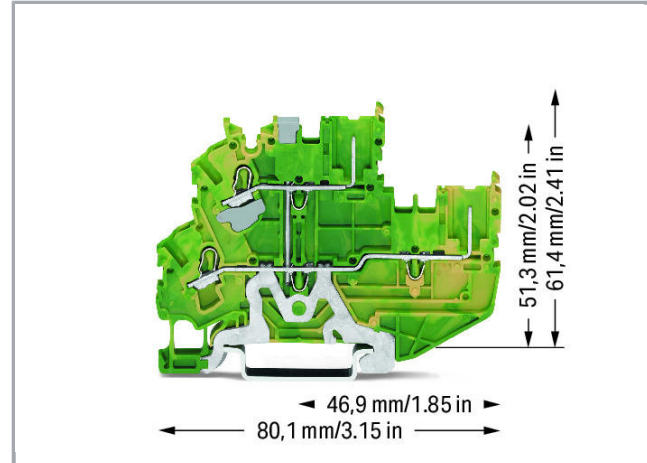

Fișă tehnică | Număr articol: 2022-2207

2-conductor/2-pin, double-deck carrier terminal block; 2-conductor/2-pin ground terminal block; PE; internal commoning; for DIN-rail 35 x 15 and 35 x 7.5; 2.5 mm²; Push-in CAGE CLAMP®; 2,50 mm²; green-yellow

www.wago.com/2022-2207

RoHS ☒ Compliant

BOMcheck.net

Culoare:

Date

Electrical data

Ratings per IEC/EN 60664-1

Ratings per

IEC/EN 60947-7-2

Connection data

Connection technology	Push-in CAGE CLAMP®
Actuation type	Open Tool Slot Push-in
Connectable conductor materials	Copper
Nominal cross-section	2.5 mm²
Solid conductor	0.25 ... 4 mm² / 22 ... 12 AWG

Supus modificărilor.

WAGO Kontakttechnik GmbH & Co. KG
/Representative Office Romania
Sos. Pipera-Tunari nr. 1/1
building 1, 2nd floor | 077190 Voluntari, Ilfov
Tel.: +40-(0)31 421 85 68 | Email: info-RO@wago.com

Aveți întrebări despre produsele noastre?
Vă stăm la dispoziție pentru preluarea apelului la +40 (0) 31 421 85 68.