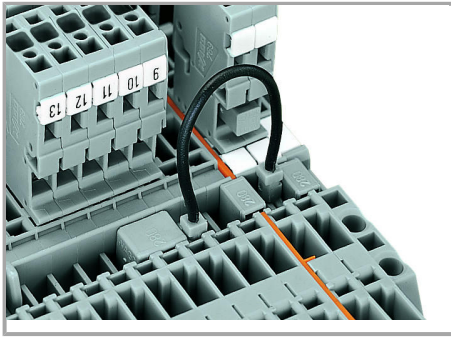

Commoning carrier terminal blocks via push-in type wire jumpers or adjacent jumpers – even over an intermediate plate.