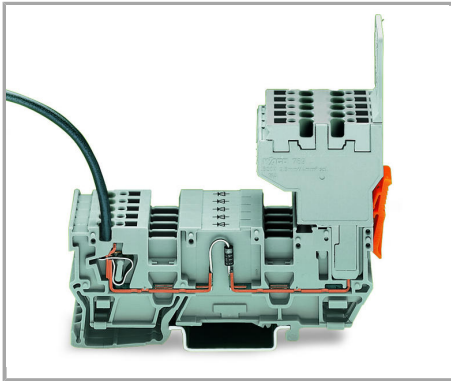

Supus modificărilor.

2-conductor female plug

1-conductor/1-pin diode carrier terminal block with two jumper positions

Diode carrier terminal blocks can be commoned via 280 and 780 Series Jumpers and tested using a 280 Series Test Plug Adapter.