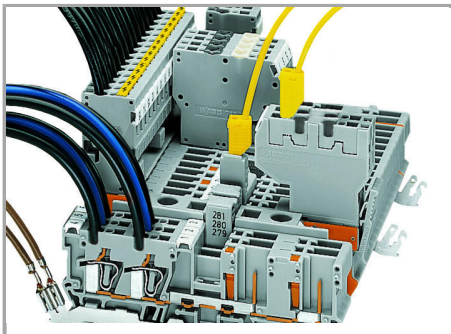

Testing

Testing via 2 or 2.3 mm Ø test plugs.

Coding

Supus modificărilor.