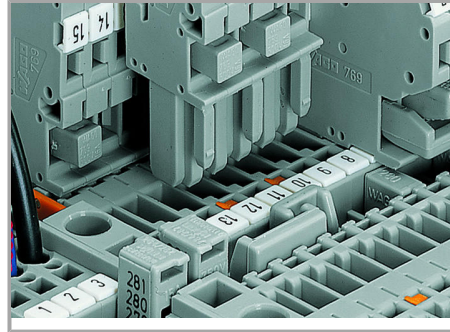

Supus modificărilor.

Conductor termination

CAGE CLAMP® connection

Carrier terminal block: Insert/remove conductor via operating tool (3.5 x 0.5 mm blade).

Commoning

Commoning with adjacent or staggered jumpers –