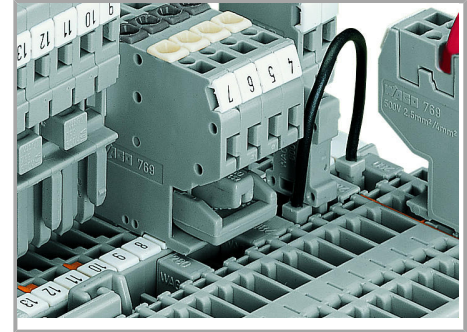

Commoning a 2-conductor female plug via staggered jumper and carrier terminal blocks via adjacent jumpers.

push jumpers down until fully inserted.

Supus modificărilor.