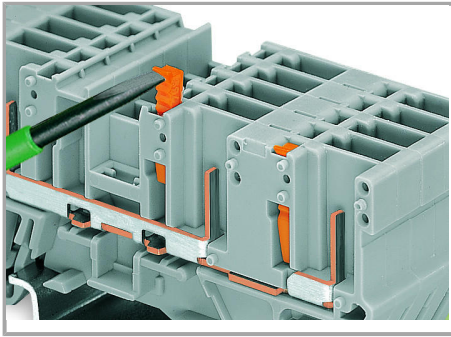

Snap coding pin in proper direction on carrier terminal block.

Shown: Coding pin removal from carrier terminal block.