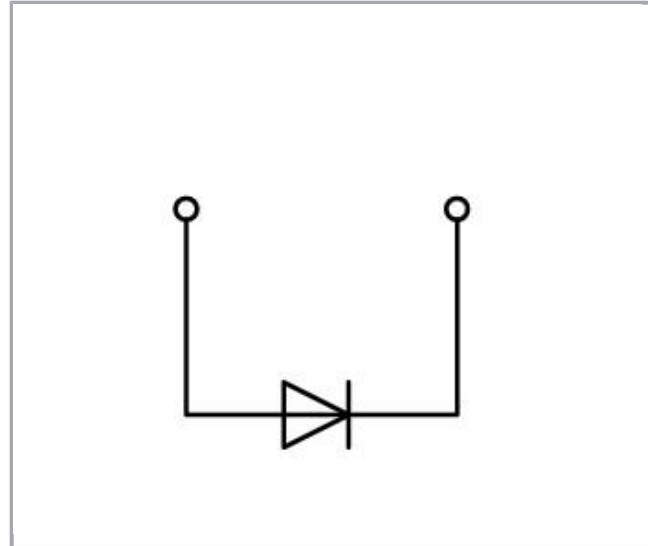

Fișă tehnică | Număr articol: 769-218/281-410

1-conductor/1-pin component carrier terminal block; with 2 jumper positions; with diode 1N4007; anode, left side; for DIN-rail 35 x 15 and 35 x 7.5; 4 mm²; CAGE CLAMP®; 4,00 mm²; gray

www.wago.com/769-218/281-410

Date

Electrical data

Nominal voltage	250 V
Reverse voltage	1.000 V

Ratings per IEC/EN 60664-1

Rated current	0,5 A
---------------	-------

Connection data

Connection technology	CAGE CLAMP®
Actuation type	Open Tool Slot
Connectable conductor materials	Copper
Nominal cross-section	4 mm ²
Solid conductor	0,08 ... 4 mm ² / 28 ... 12 AWG
Fine-stranded conductor	0,08 ... 4 mm ² / 28 ... 12 AWG
Strip length	8 ... 9 mm / 0.31 ... 0.35 inch
Total number of connection points	1
Total number of potentials	1