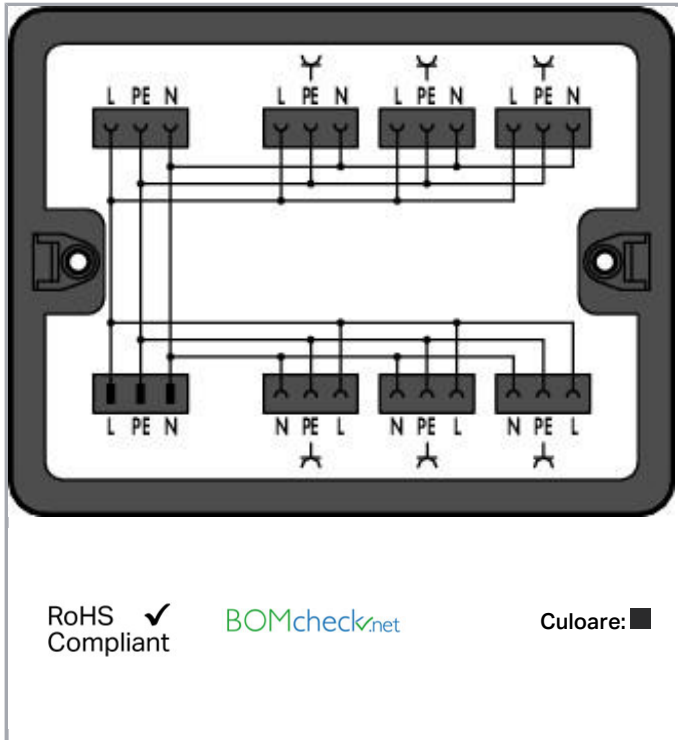

## Fișă tehnică | Număr articol: 899-631/104-000

Distribution box; Single-phase current (230 V); 1 input; 7 outputs; Cod. A;  
MIDI; black

[www.wago.com/899-631/104-000](http://www.wago.com/899-631/104-000)

### Descriere articol

This WINSTA<sup>®</sup> Distribution Box duplicates the outputs of a 3-pole, single-phase cable.

#### Note on mismatching protection:

All WINSTA<sup>®</sup> components are 100% protected against mismatching when:

- plugging different numbers of poles
- plugging while rotated 180
- plugging while laterally staggered
- plugging one pole