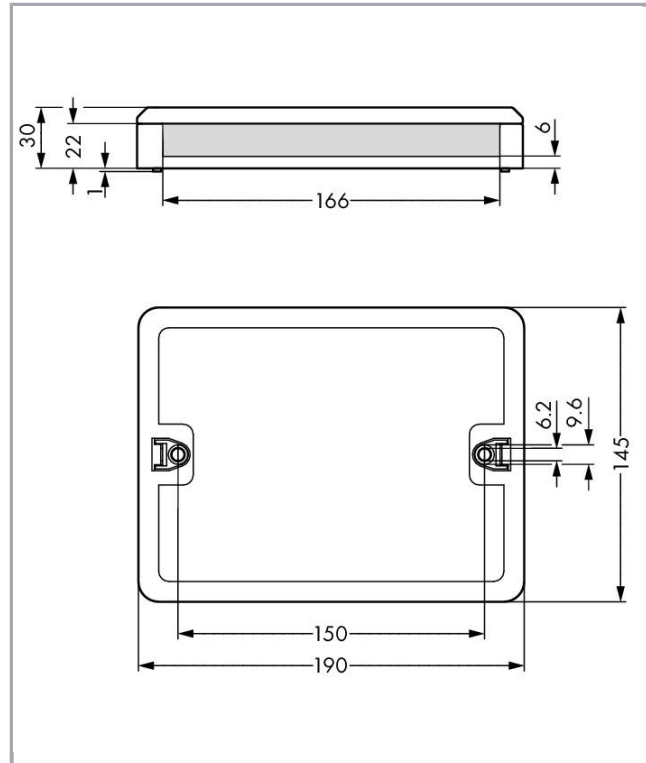

### Descriere articol

This WINSTA<sup>®</sup> Distribution Box duplicates the outputs of a 3-pole, single-phase cable.

**Geometrical Data**

Width	190 mm / 7.48 inch
Height	30 mm / 1.181 inch
Depth	145 mm / 5.709 inch

**Mechanical data**

Interne Verdrahtung	4 mm <sup>2</sup>
Coding	A
Mounting type	Wall, screw mount Installation on mounting plate
Protection type	IP20
Note on protection type	Only when mated (these compact connectors are not designed for use in open, easily accessible areas).
Application	General mains applications