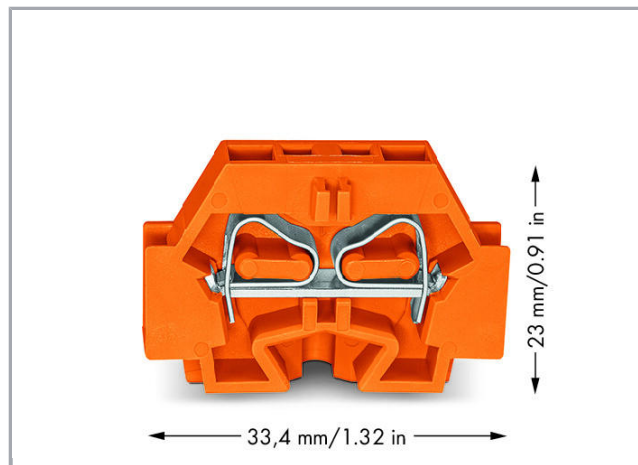

Fișă tehnică | Număr articol: 262-306

2-conductor terminal block; without push-buttons; with fixing flange; for screw or similar mounting types; Fixing hole 3.2 mm Ø; 4 mm²; CAGE CLAMP®; 4,00 mm²; orange

www.wago.com/262-306

Supus modificărilor.

WAGO Kontakttechnik GmbH & Co. KG
/Representative Office Romania
Sos. Pipera-Tunari nr. 1/1
building 1, 2nd floor | 077190 Voluntari, Ilfov
Tel.: +40-(0)31 421 85 68 | Email: info-RO@wago.com

Aveți întrebări despre produsele noastre?
Vă stăm la dispoziție pentru preluarea apelului la +40 (0) 31 421 85 68.