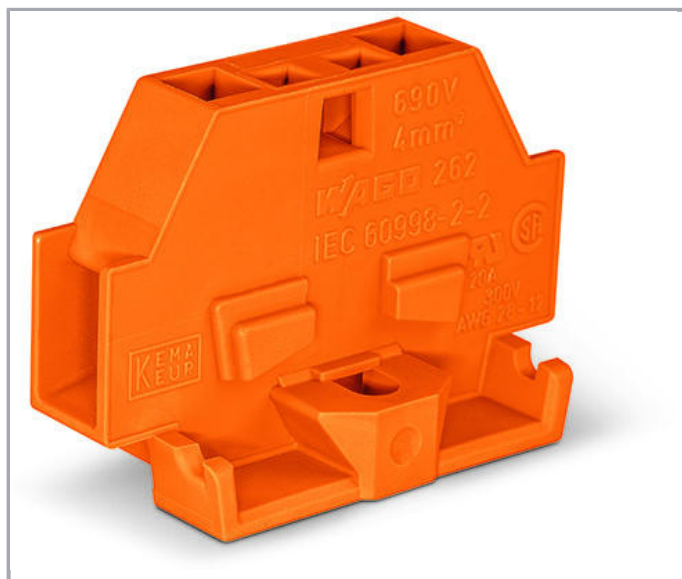

Date

Electrical data

Ratings per IEC/EN 60664-1

Nominal voltage (III/3)	630 V
Rated surge voltage (III/3)	8 kV
Rated current	24 A
Legend (ratings)	(III / 3) ≙ Overvoltage category III / Pollution degree 3

Connection data

Connection technology	CAGE CLAMP®
Actuation type	Operating tool
Connectable conductor materials	Copper
Solid conductor	0.08 ... 4 mm² / 28 ... 12 AWG
Fine-stranded conductor	0.08 ... 4 mm² / 28 ... 12 AWG
Strip length	9 ... 10 mm / 0.35 ... 0.39 inch
Total number of connection points	2
Total number of potentials	1
Number of levels	1
Wiring type	Side-entry wiring

Supus modificărilor.

WAGO Kontakttechnik GmbH & Co. KG
/Representative Office Romania
Sos. Pipera-Tunari nr. 1/1
building 1, 2nd floor | 077190 Voluntari, Ilfov
Tel.: +40-(0)31 421 85 68 | Email: info-RO@wago.com

Aveți întrebări despre produsele noastre?
Vă stăm la dispoziție pentru preluarea apelului la +40 (0) 31 421 85 68.