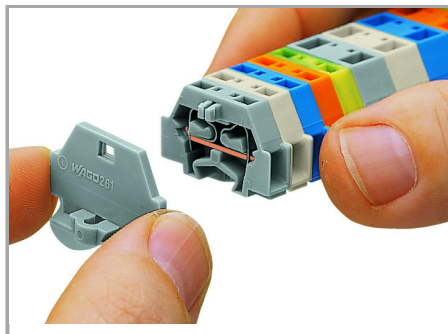

EPLAN Data Portal 262-306

[URL](#)

[Descărcare](#)

WSCAD Universe 262-306

[URL](#)

[Descărcare](#)

Installation Notes

Installation

Assembling modular terminal blocks into terminal strips.

Mounting an end plate.