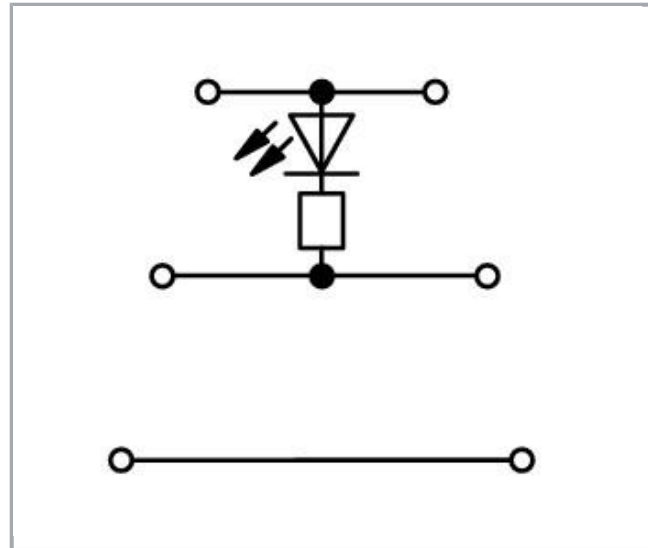

Fișă tehnică | Număr articol: 870-593/281-413

Component terminal block; triple-deck; LED (red); 24 VDC; for DIN-rail 35 x 15 and 35 x 7.5; 2.5 mm²; CAGE CLAMP®; 2,50 mm²; gray

www.wago.com/870-593/281-413