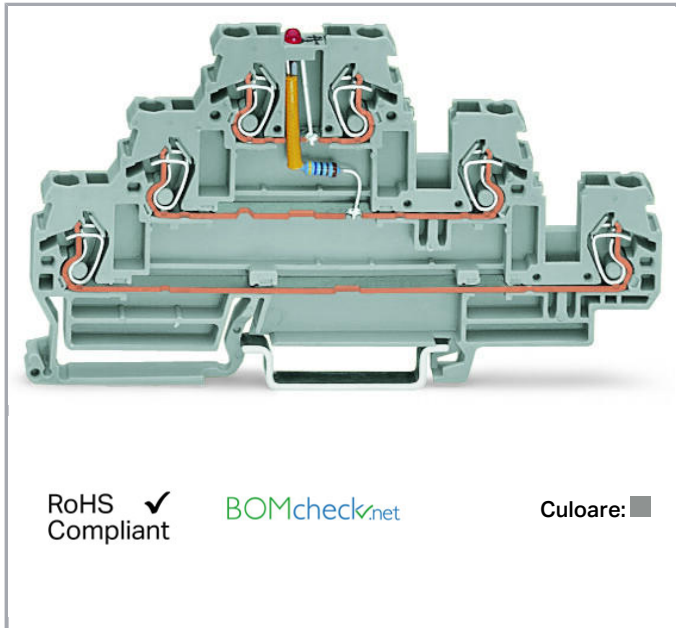

Fișă tehnică | Număr articol: 870-593/281-413

Component terminal block; triple-deck; LED (red); 24 VDC; for DIN-rail 35 x 15 and 35 x 7.5; 2.5 mm²; CAGE CLAMP®; 2,50 mm²; gray

www.wago.com/870-593/281-413