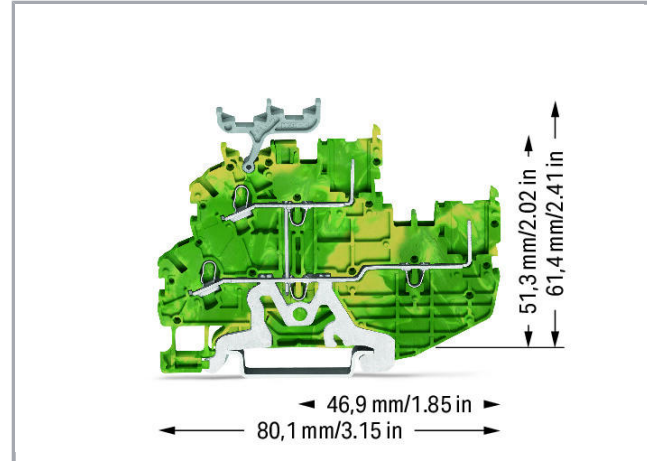

Fișă tehnică | Număr articol: 2020-2237

2-conductor/2-pin, double-deck carrier terminal block; 2-conductor/2-pin ground terminal block; PE; internal commoning; for DIN-rail 35 x 15 and 35 x 7.5; Push-in CAGE CLAMP®; 1,00 mm²; green-yellow

www.wago.com/2020-2237

RoHS ☒ Compliant

BOMcheck.net

Culoare:

Date

Electrical data

Ratings per IEC/EN 60664-1

Ratings per

IEC/EN 60947-7-2

Connection data

Connection technology	Push-in CAGE CLAMP®
Actuation type	Open Tool Slot Push-in
Connectable conductor materials	Copper
Nominal cross-section	1 mm²
Solid conductor	0.14 ... 1.5 mm² / 24 ... 16 AWG

Supus modificărilor.

WAGO Kontakttechnik GmbH & Co. KG
/Representative Office Romania
Sos. Pipera-Tunari nr. 1/1
building 1, 2nd floor | 077190 Voluntari, Ilfov
Tel.: +40-(0)31 421 85 68 | Email: info-RO@wago.com

Aveți întrebări despre produsele noastre?
Vă stăm la dispoziție pentru preluarea apelului la +40 (0) 31 421 85 68.