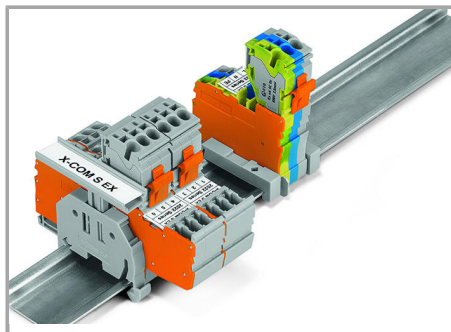

Group marking with height-adjustable group marker carrier (2009 163)

Familie de produse

X-COM S-Mini

Afișare globală produse din familie.

Supus modificărilor.