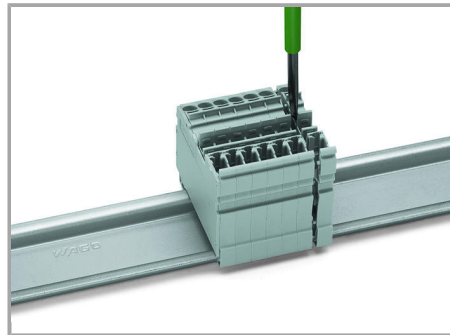

URL

Descărcare

WSCAD Universe 2020-1407

URL

Descărcare

Installation Notes

Installation

Snap individual carrier terminal blocks onto the carrier rail and slide together.