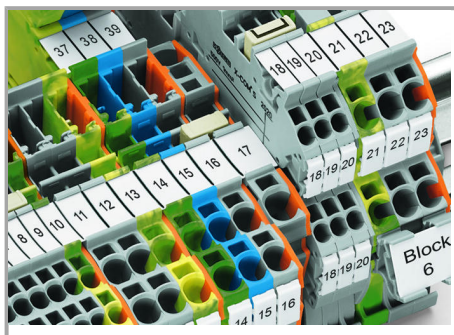

Open the assembly by laterally sliding a block via operating tool (3.5 x 0.5 mm blade).

Separate terminal block assembly and slide individual terminal blocks laterally using an operating tool.

Inserting a conductor

Supus modificărilor.

Push-in CAGE CLAMP® enables solid conductors and fine-stranded conductors with ferrules to be connected by simply pushing them into the unit.

Commoning

Commoning X-COM®S-SYSTEM Terminal Blocks using jumpers for TOPJOB® S Terminal Blocks. An end plate provides connection to TOPJOB® S Terminal Blocks. 2020 and 2022 Series Terminal Blocks are combinable. Jumper slots are on the same level for both series.