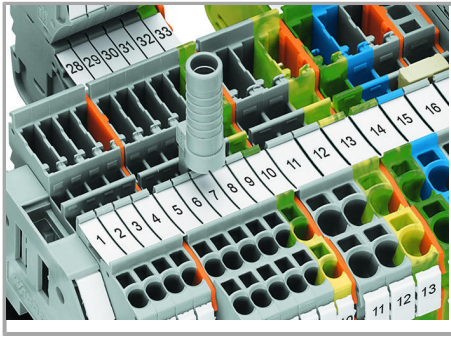

Test plug adapter (2009-174) for 4 mm test plugs or banana plugs – also suitable for X-COM®S-SYSTEM-MINI Terminal Blocks.