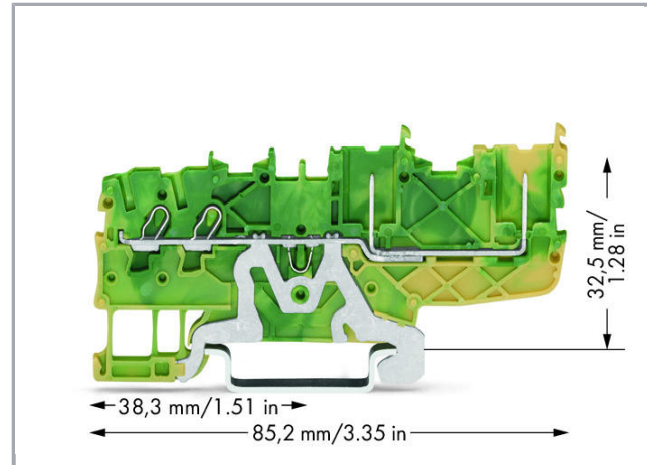

Fișă tehnică | Număr articol: 2020-1407

2-conductor/2-pin ground carrier terminal block; for DIN-rail 35 x 15 and 35 x 7.5; Push-in CAGE CLAMP®; 1,00 mm²; green-yellow

www.wago.com/2020-1407

RoHS Compliant

Connection technology	Push-in CAGE CLAMP®
Actuation type	Open Tool Slot Push-in
Connectable conductor materials	Copper
Nominal cross-section	1 mm²
Solid conductor	0.14 ... 1.5 mm² / 24 ... 16 AWG
Solid conductor; push-in termination	0.5 ... 1.5 mm² / 20 ... 16 AWG
Fine-stranded conductor	0.14 ... 1.5 mm² / 24 ... 16 AWG
Fine-stranded conductor; with insulated ferrule	0.5 ... 0.75 mm² / 20 ... 18 AWG
Fine-stranded conductor; with ferrule; push-in termination	0.5 ... 0.75 mm² / 20 ... 18 AWG