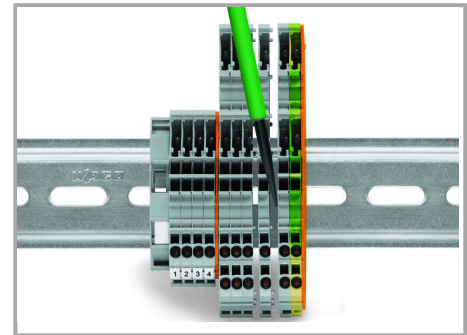

URL

Descărcare

WSCAD Universe 2020-1407

URL

Descărcare

Installation Notes

Installation

Snap individual carrier terminal blocks onto the carrier rail and slide together.

Open the assembly by laterally sliding a block via operating tool (3.5 x 0.5 mm blade).

Separate terminal block assembly and slide individual terminal blocks laterally using an operating tool.

Inserting a conductor