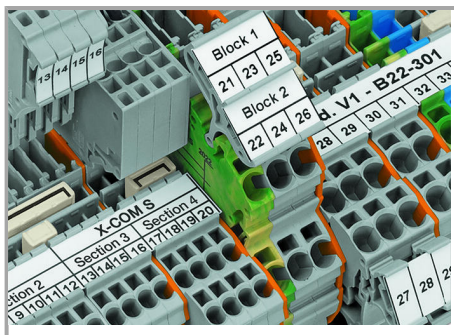

Marking

Clear marking via large marking area