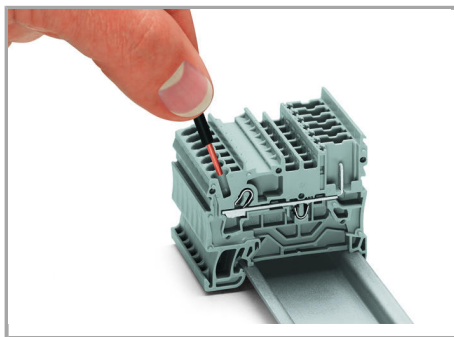

Push-in CAGE CLAMP® enables solid conductors and fine-stranded conductors with ferrules to be connected by simply pushing them into the unit.