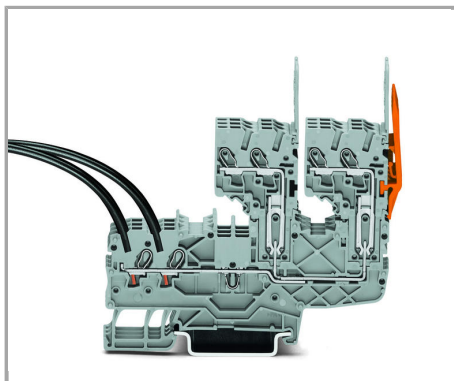

1-conductor female plug

Carrier terminal blocks can be commoned via 2000 Series Push-In Type Jumper Bars and tested via 859-500 Test Pin.