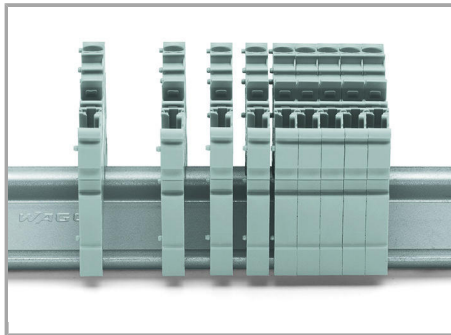

URL

Descărcare

WSCAD Universe 2020-1407

URL

Descărcare

Installation Notes

Installation

Snap individual carrier terminal blocks onto the carrier rail and slide together.