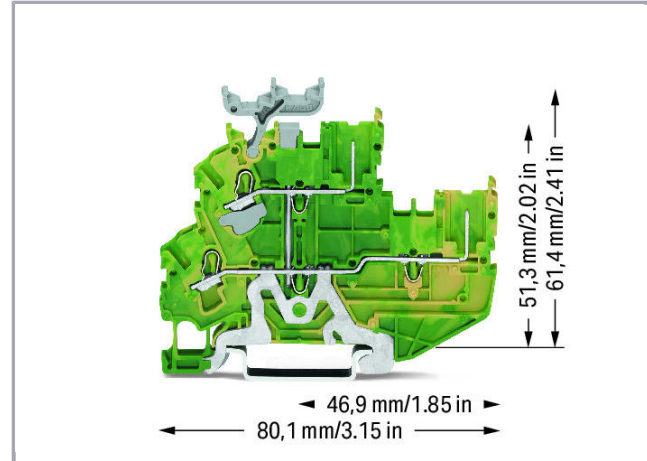

Fișă tehnică | Număr articol: 2022-2237

2-conductor/2-pin, double-deck carrier terminal block; 2-conductor/2-pin ground terminal block; PE; internal commoning; for DIN-rail 35 x 15 and 35 x 7.5; 2.5 mm²; Push-in CAGE CLAMP®; 2,50 mm²; green-yellow

www.wago.com/2022-2237

RoHS ☒ Compliant

[BOMcheck.net](https://www.bomcheck.net)

Culoare:

Date

Electrical data

Ratings per IEC/EN 60664-1

Ratings per

IEC/EN 60947-7-2

Connection data

Connection technology	Push-in CAGE CLAMP®
Actuation type	Open Tool Slot Push-in
Connectable conductor materials	Copper
Nominal cross-section	2.5 mm²

Supus modificărilor.

WAGO Kontakttechnik GmbH & Co. KG
/Representative Office Romania
Sos. Pipera-Tunari nr. 1/1
building 1, 2nd floor | 077190 Voluntari, Ilfov
Tel.: +40-(0)31 421 85 68 | Email: info-RO@wago.com

Aveți întrebări despre produsele noastre?
Vă stăm la dispoziție pentru preluarea apelului la +40 (0) 31 421 85 68.