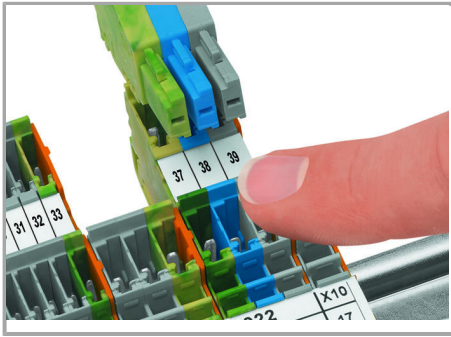

Carrier terminal blocks and female plugs are touch-proof.

Familie de produse

X-COM S

Afișare globală produse din familie.

Supus modificărilor.