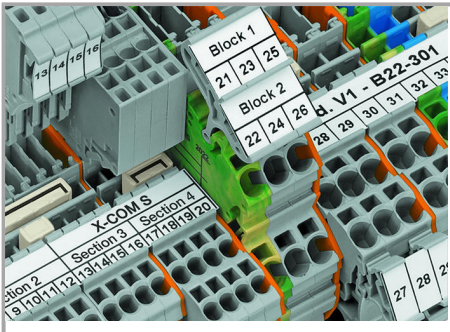

Marking

Clear marking via large marking area