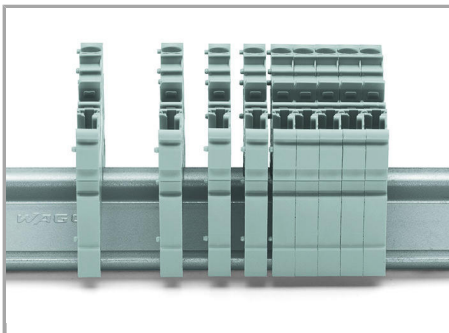

Descărcări Documentation

Additional Information

Technical explanations

Apr 3, 2019

pdf
2,1 MB

Descărcare

CAD/CAE-Data

CAD data

2D/3D Models 2022-1304

URL

Descărcare

CAE data

EPLAN Data Portal 2022-1304

URL

Descărcare

WSCAD Universe 2022-1304

URL

Descărcare

Installation Notes

Installation

Snap individual carrier terminal blocks onto the carrier rail and slide together.