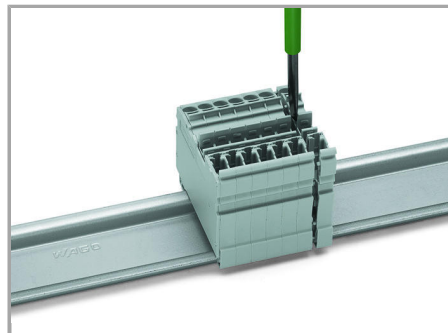

Open the assembly by laterally sliding a block via operating tool (3.5 x 0.5 mm blade).