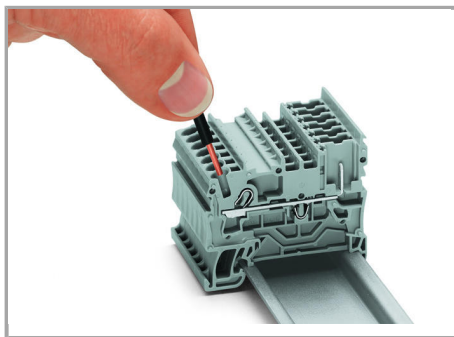

### Installation

Snap individual carrier terminal blocks onto the carrier rail and slide together.

Open the assembly by laterally sliding a block via operating tool (3.5 x 0.5 mm blade).

Separate terminal block assembly and slide individual terminal blocks laterally using an operating tool.

### Inserting a conductor

Supus modificărilor.

Push-in CAGE CLAMP® enables solid conductors and fine-stranded conductors with ferrules to be connected by simply pushing them into the unit.