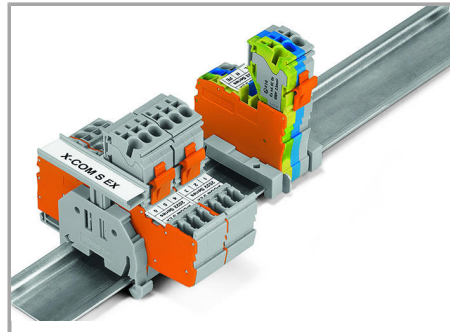

Group marking with height-adjustable group marker carrier (2009 163)

Safety

Supus modificărilor.