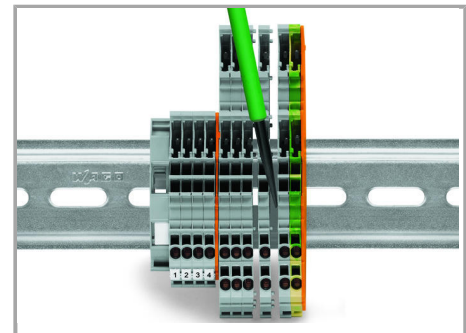

Separate terminal block assembly and slide individual terminal blocks laterally using an operating tool.

Inserting a conductor

Supus modificărilor.