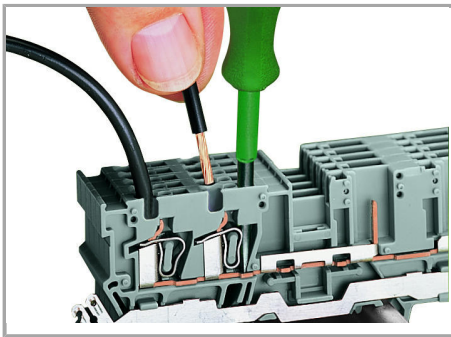

Open the assembly by laterally sliding a block via operating tool and remove terminal block via release lever.

Conductor termination

CAGE CLAMP® connection

Carrier terminal block: Insert/remove conductor via operating tool (3.5 x 0.5 mm blade).