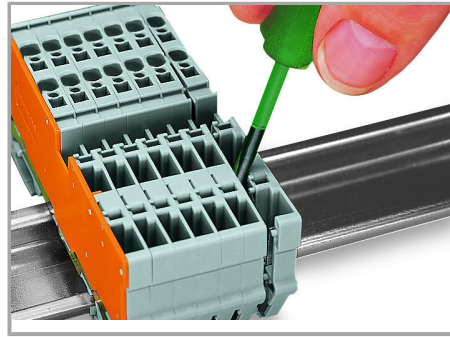

Open the assembly by laterally sliding a block via operating tool and remove terminal block via release lever.

Conductor termination

CAGE CLAMP® connection

Carrier terminal block: Insert/remove conductor via operating tool (3.5 x 0.5 mm blade).