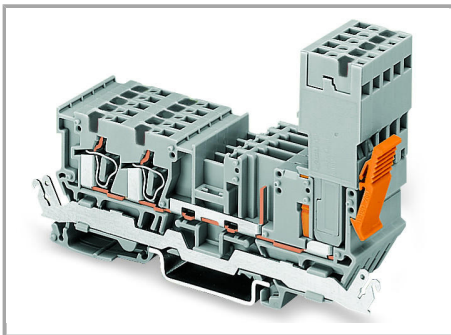

Locking lever

Female plug secured with locking lever on the terminal block side.

Familie de produse

X-COM

Afișare globală produse din familie.

Supus modificărilor.