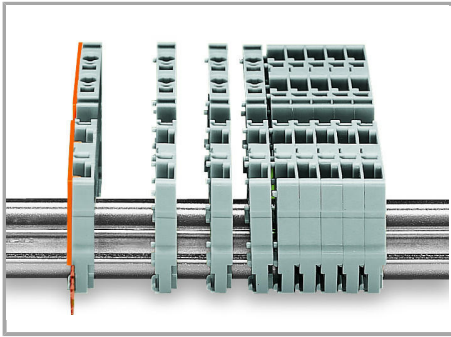

Snap individual carrier terminal blocks onto the carrier rail and slide together.