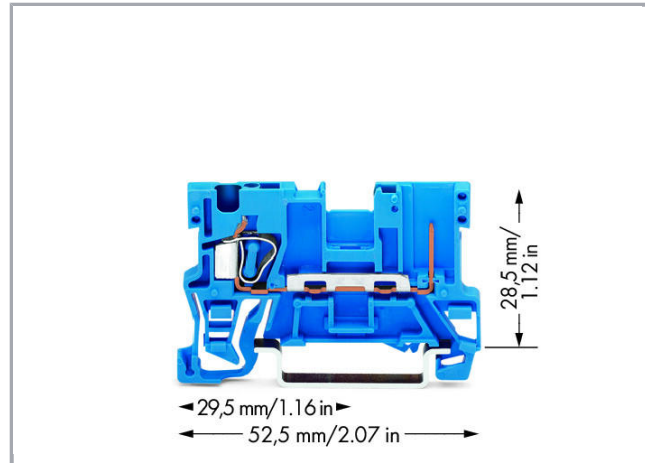

Fișă tehnică | Număr articol: 769-176/000-006

1-conductor/1-pin carrier terminal block; for DIN-rail 35 x 15 and 35 x 7.5; 4 mm²; CAGE CLAMP®; 4,00 mm²; blue

www.wago.com/769-176/000-006

RoHS Compliant

BOMcheck.net