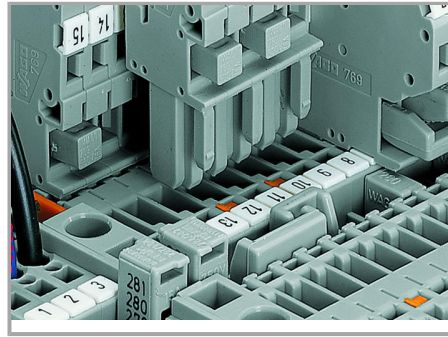

Conductor termination

CAGE CLAMP® connection

Carrier terminal block: Insert/remove conductor via operating tool (3.5 x 0.5 mm blade).

Commoning

Supus modificărilor.

Commoning with adjacent or staggered jumpers –