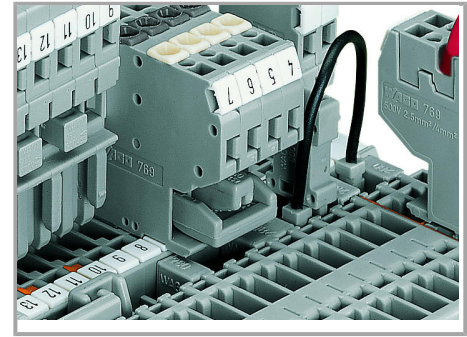

Commoning a 2-conductor female plug via staggered jumper and carrier terminal blocks via adjacent jumpers.

push jumpers down until fully inserted.