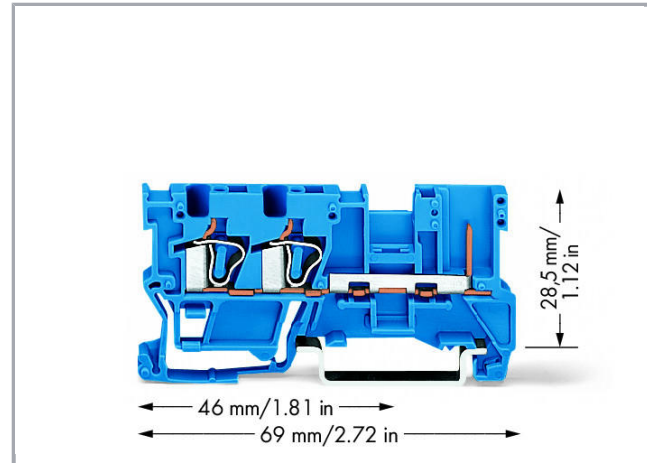

Fișă tehnică | Număr articol: 769-251/000-006

2-conductor/1-pin carrier terminal block; for DIN-rail 35 x 15 and 35 x 7.5; 4 mm²; CAGE CLAMP®; 4,00 mm²; blue

www.wago.com/769-251/000-006

Date

Electrical data

Connection data

Connection technology	CAGE CLAMP®
Actuation type	Open Tool Slot
Connectable conductor materials	Copper
Nominal cross-section	4 mm ²
Solid conductor	0.08 ... 4 mm ² / 28 ... 12 AWG
Fine-stranded conductor	0.08 ... 4 mm ² / 28 ... 12 AWG
Strip length	8 ... 9 mm / 0.31 ... 0.35 inch
Total number of connection points	2