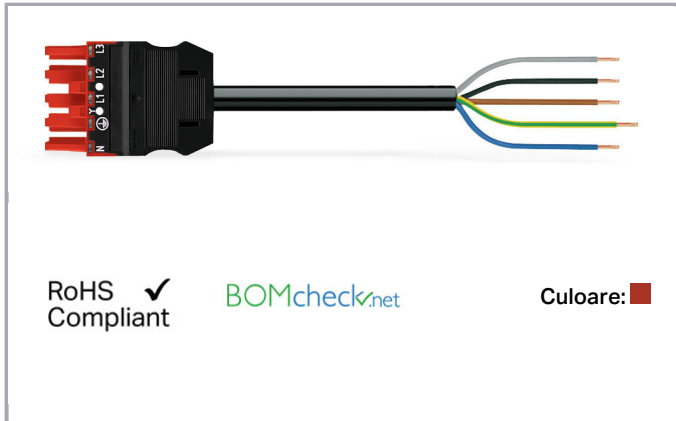

## Fișă tehnică | Număr articol: 771-9975/117-401

pre-assembled connecting cable; Eca; Socket/open-ended; 5-pole; Cod. P;  
H05Z1Z1-F 5G 2.5 mm<sup>2</sup>; 4m; 2,50 mm<sup>2</sup>; red

[www.wago.com/771-9975/117-401](http://www.wago.com/771-9975/117-401)