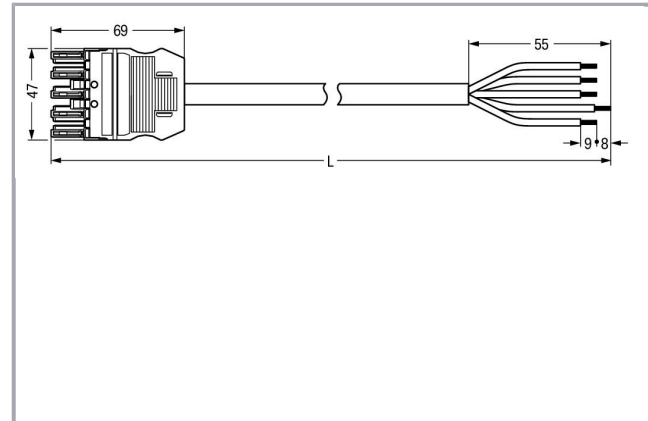

## Fișă tehnică | Număr articol: 771-9975/117-401

pre-assembled connecting cable; Eca; Socket/open-ended; 5-pole; Cod. P;  
H05Z1Z1-F 5G 2.5 mm<sup>2</sup>; 4m; 2,50 mm<sup>2</sup>; red

[www.wago.com/771-9975/117-401](http://www.wago.com/771-9975/117-401)

### Geometrical Data

Pin spacing	10 mm / 0.394 inch
Total length	4 m