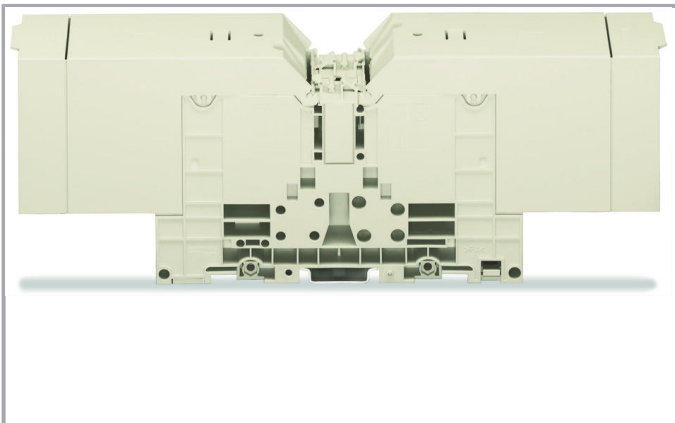

RoHS ☒ Compliant

[BOMcheck.net](https://www.bomcheck.net)

Culoare: ☐