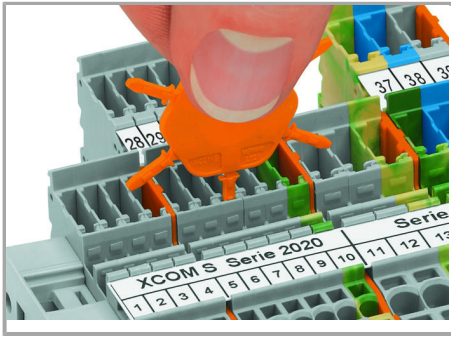

Insert coding pin into the corresponding slot and twist it off.