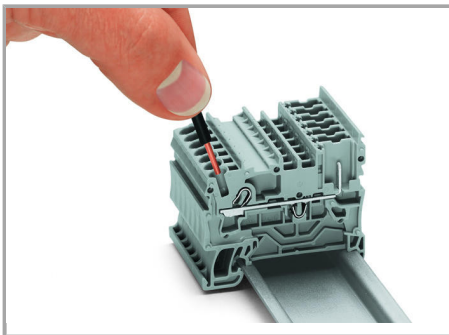

### Installation

Snap individual carrier terminal blocks onto the carrier rail and slide together.

Open the assembly by laterally sliding a block via operating tool (3.5 x 0.5 mm blade).

Separate terminal block assembly and slide individual terminal blocks laterally using an operating tool.

### Inserting a conductor

Push-in CAGE CLAMP® enables solid conductors and fine-stranded conductors with ferrules to be connected by simply pushing them into the unit.