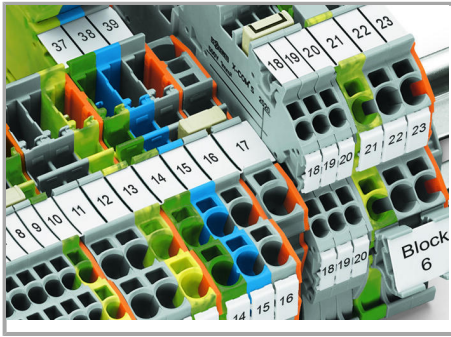

Commoning X-COM®S-SYSTEM Terminal Blocks using jumpers for TOPJOB® S Terminal Blocks. An end plate provides connection to TOPJOB® S Terminal Blocks. 2020 and 2022 Series Terminal Blocks are combinable. Jumper slots are on the same level for both series.