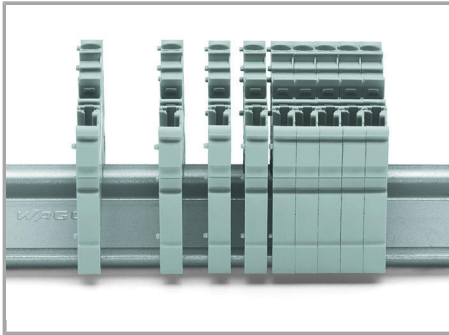

Installation Notes

Installation

Snap individual carrier terminal blocks onto the carrier rail and slide together.