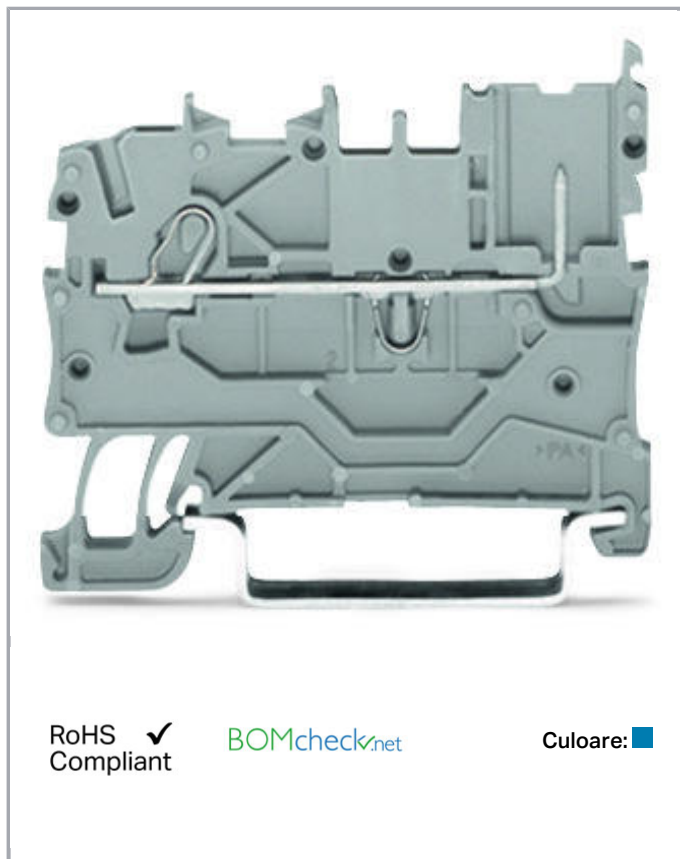

## Fișă tehnică | Număr articol: 2020-1204

1-conductor/1-pin carrier terminal block; for DIN-rail 35 x 15 and 35 x 7.5;  
Push-in CAGE CLAMP®; 1,00 mm²; blue

[www.wago.com/2020-1204](http://www.wago.com/2020-1204)