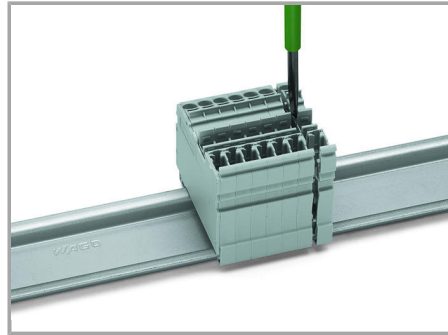

Open the assembly by laterally sliding a block via operating tool (3.5 x 0.5 mm blade).