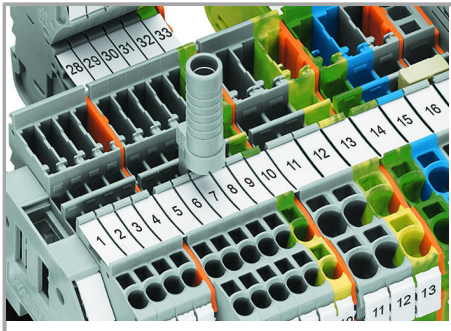

Testing

Test plug adapter (2009-174) for 4 mm test plugs or banana plugs – also suitable for X-COM®S-SYSTEM-MINI Terminal Blocks.

Coding

Supus modificărilor.