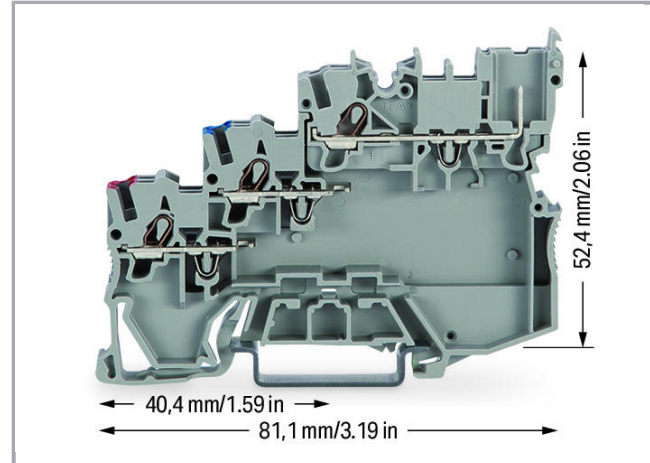

Fișă tehnică | Număr articol: 2020-5311

3-conductor sensor terminal block; for PNP (positive) switching sensors; 1 mm²; Push-in CAGE CLAMP®; 1,00 mm²; gray

www.wago.com/2020-5311

RoHS Compliant

[BOMcheck.net](https://www.bomcheck.net)

Aveți întrebări despre produsele noastre?
Vă stăm la dispoziție pentru preluarea apelului la +40 (0) 31 421 85 68.

3.5 mm spacing per signal (2 x 3.5 mm = 7 mm)

The double spacing per pole of this terminal block series maximizes connectivity. For example, ten sensors may be connected using only five sensor terminal blocks plus a power supply terminal block.

Approvals per CSA

Rated voltage CSA (Use Group C)	300 V
Rated current CSA (Use Group C)	10 A

Connection data

Connection technology	Push-in CAGE CLAMP®
Actuation type	Push-in Open Tool Slot
Connectable conductor materials	Copper
Nominal cross-section	1 mm ²
Solid conductor	0,14 ... 1,5 mm ² / 24 ... 16 AWG
Solid conductor; push-in termination	0,5 ... 1,5 mm ² / 20 ... 16 AWG