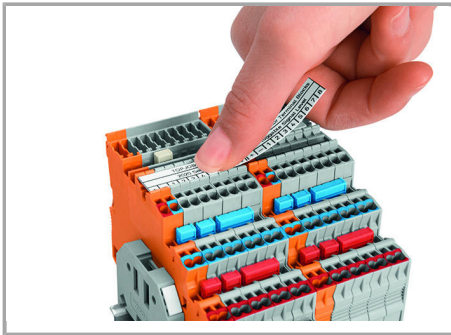

Marking

Labeling terminal blocks via marking strips (2009-110) or 3.5 mm wide WMB markers (793-35xx) – from the top or the side.

Familie de produse

TOPJOB® S

TOPJOB® S: In various industrial applications and modern building installations, WAGO's wide and versatile range of rail-mount terminal blocks provides more than just reliable electrical connections.

[Afișare globală produse din familie.](#)

Supus modificărilor.