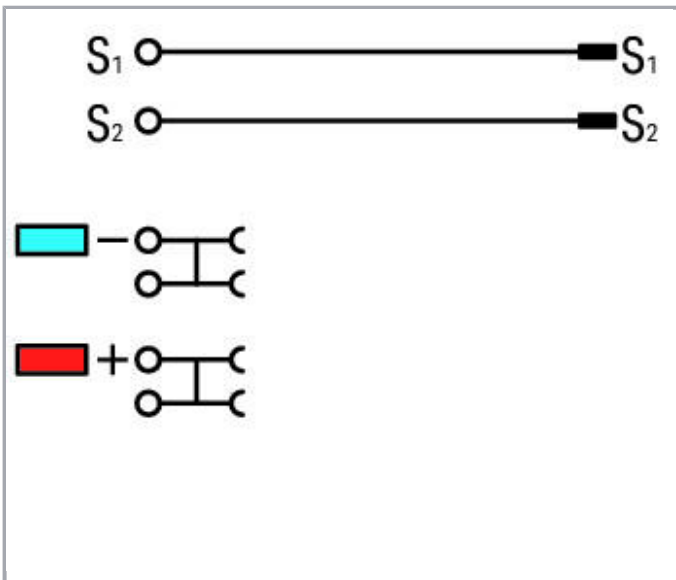

RoHS ☒ Compliant

[BOMcheck.net](https://www.bomcheck.net)

Culoare: ■