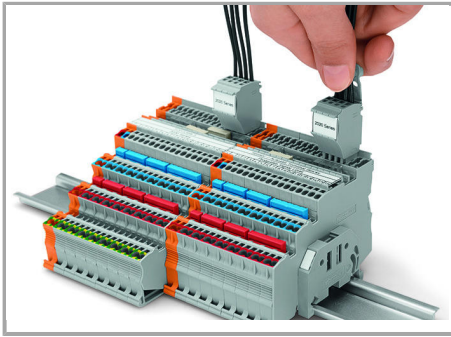

Locking

Slide the locking lever into position.

Strain Relief

Supus modificărilor.

Removing a female plug via conductor bundle provided with strain relief plate.

Marking

Labeling terminal blocks via marking strips (2009-110) or 3.5 mm wide WMB markers (793-35xx) – from the top or the side.