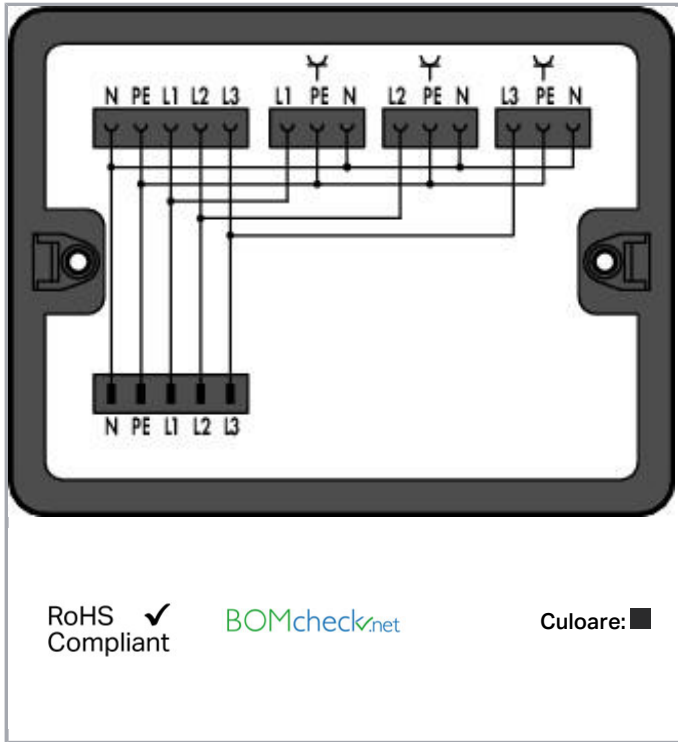

## Fișă tehnică | Număr articol: 899-631/346-000

Distribution box; Three-phase to single-phase current (400 V/230 V); 1 input;  
4 outputs; Cod. A; MIDI; black

[www.wago.com/899-631/346-000](http://www.wago.com/899-631/346-000)