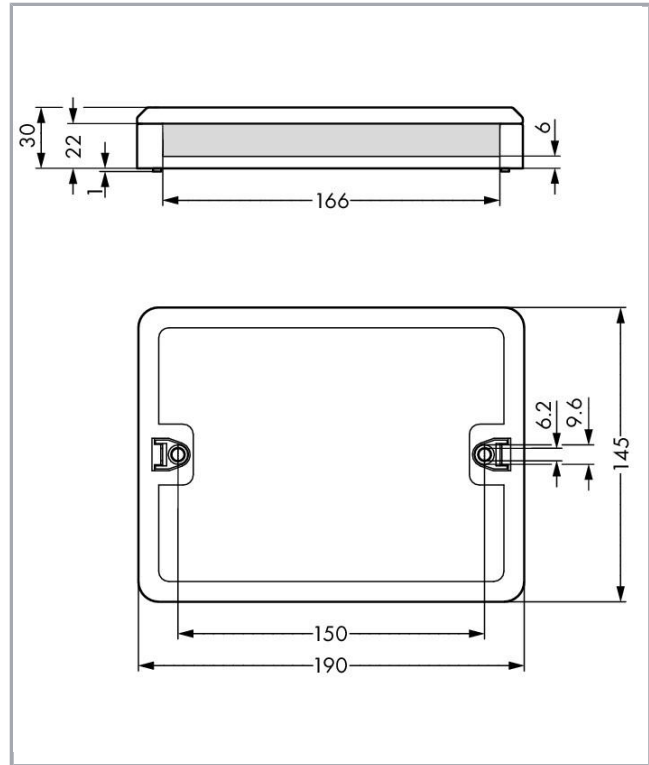

Fișă tehnică | Număr articol: 899-631/346-000

Distribution box; Three-phase to single-phase current (400 V/230 V); 1 input;
4 outputs; Cod. A; MIDI; black

www.wago.com/899-631/346-000

Descriere articol

The phases L1, L2 and L3 of the 3-phase current are divided into three single-phase circuits.

Note on mismatching protection:

All WINSTA® components are 100% protected against mismatching when:

1. plugging different numbers of poles
2. plugging while rotated 180
3. plugging while laterally staggered
4. plugging one pole

Date

Electrical data

Note on Contact Resistance

approx. 1 mΩ of contact resistance approx. 0.25 mΩ contact transition plug/socket

Supus modificărilor.

WAGO Kontakttechnik GmbH & Co. KG
/Representative Office Romania
Sos. Pipera-Tunari nr. 1/1
building 1, 2nd floor | 077190 Voluntari, Ilfov
Tel.: +40-(0)31 421 85 68 | Email: info-RO@wago.com

Aveți întrebări despre produsele noastre?
Vă stăm la dispoziție pentru preluarea apelului la +40 (0) 31 421 85 68.