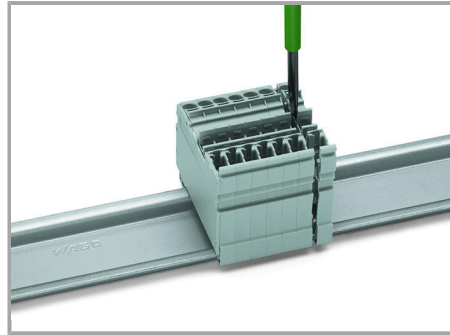

[URL](#)

[Descărcare](#)

WSCAD Universe 2022-1407

[URL](#)

[Descărcare](#)

Installation Notes

Installation

Snap individual carrier terminal blocks onto the carrier rail and slide together.