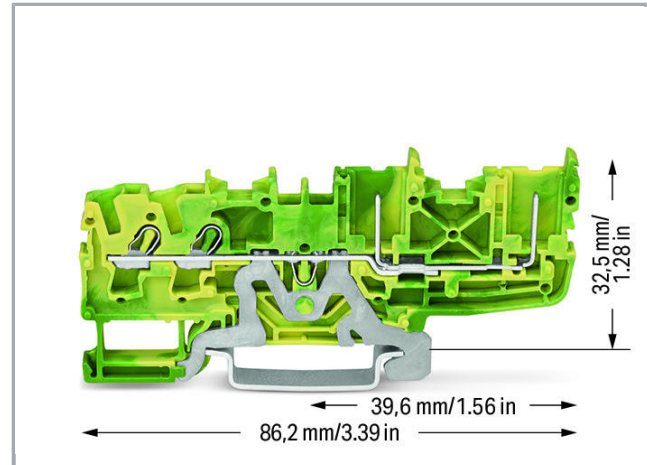

Date

Electrical data

Ratings per IEC/EN 60664-1

Ratings per

IEC/EN 60947-7-2

Connection data

Connection technology	Push-in CAGE CLAMP®
Actuation type	Open Tool Slot Push-in
Connectable conductor materials	Copper
Nominal cross-section	2.5 mm²
Solid conductor	0.25 ... 4 mm² / 22 ... 12 AWG
Solid conductor; push-in termination	0.75 ... 4 mm² / 18 ... 12 AWG
Fine-stranded conductor	0.25 ... 4 mm² / 22 ... 12 AWG
Fine-stranded conductor; with insulated ferrule	1 ... 2.5 mm² / 18 ... 12 AWG
Fine-stranded conductor; with ferrule; push-in termination	1 ... 2.5 mm² / 18 ... 12 AWG
Strip length	10 ... 12 mm / 0.39 ... 0.47 inch

Supus modificărilor.

WAGO Kontakttechnik GmbH & Co. KG
/Representative Office Romania
Sos. Pipera-Tunari nr. 1/1
building 1, 2nd floor | 077190 Voluntari, Ilfov
Tel.: +40-(0)31 421 85 68 | Email: info-RO@wago.com

Aveți întrebări despre produsele noastre?
Vă stăm la dispoziție pentru preluarea apelului la +40 (0) 31 421 85 68.