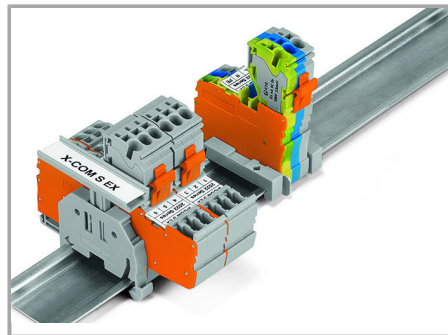

Group marking with height-adjustable group marker carrier (2009 163)