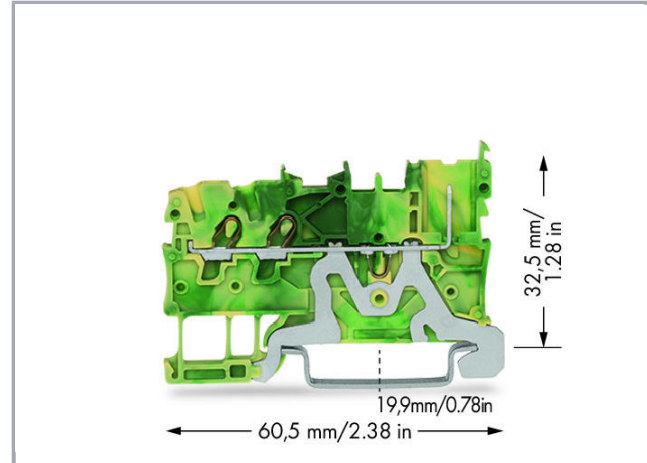

## Fișă tehnică | Număr articol: 2020-1307

2-conductor/1-pin ground carrier terminal block; for DIN-rail 35 x 15 and 35 x 7.5; Push-in CAGE CLAMP®; 1,00 mm²; green-yellow

[www.wago.com/2020-1307](http://www.wago.com/2020-1307)