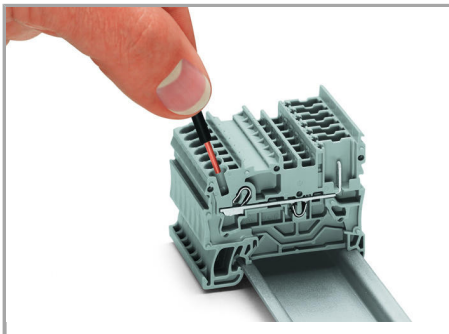

Aveți întrebări despre produsele noastre?  
 Vă stăm la dispoziție pentru preluarea apelului la +40 (0) 31 421 85 68.

Snap individual carrier terminal blocks onto the carrier rail and slide together.

Open the assembly by laterally sliding a block via operating tool (3.5 x 0.5 mm blade).

Separate terminal block assembly and slide individual terminal blocks laterally using an operating tool.

#### Inserting a conductor

Push-in CAGE CLAMP® enables solid conductors and fine-stranded conductors with ferrules to be connected by simply pushing them into the unit.