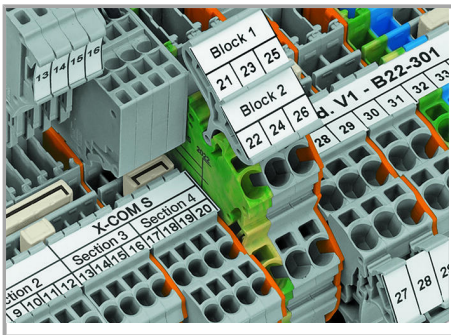

Marking

Clear marking via large marking area