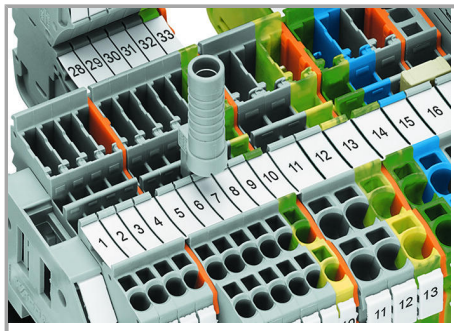

Testing

Test plug adapter (2009-174) for 4 mm test plugs or banana plugs – also suitable for X-COM®S-SYSTEM-MINI Terminal Blocks.

Coding

Supus modificărilor.