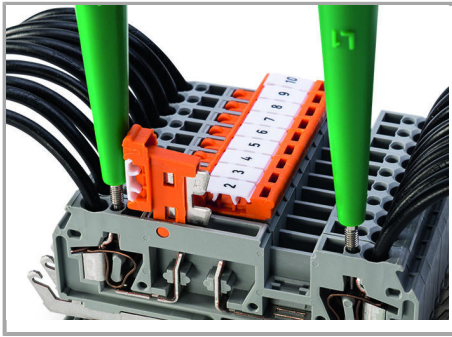

Testing with voltage tester.