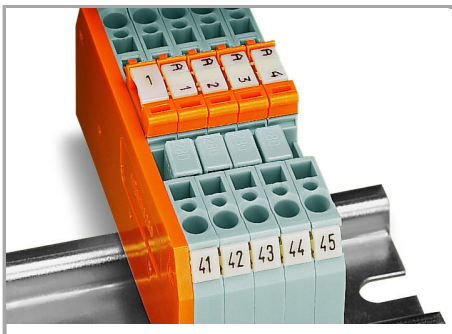

Marking

Terminal block labeling – via WMB (center position) and Mini-WSB markers (on the sides)

Supus modificărilor.