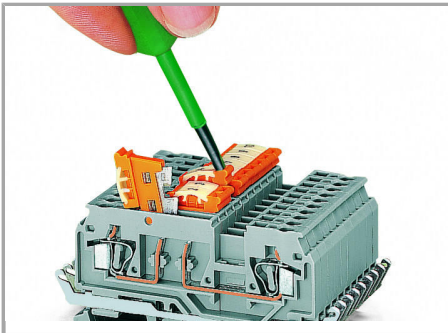

### Installation Notes

Pivoting a knife disconnect.

Pivoting knife disconnect clearly indicates circuit state by defined, notched positions "ON" <—> "OFF."