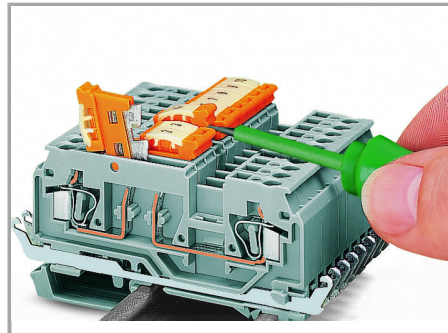

### Installation Notes

Pivoting a knife disconnect.

Pivoting knife disconnect clearly indicates circuit state by defined, notched positions "ON" <—> "OFF."